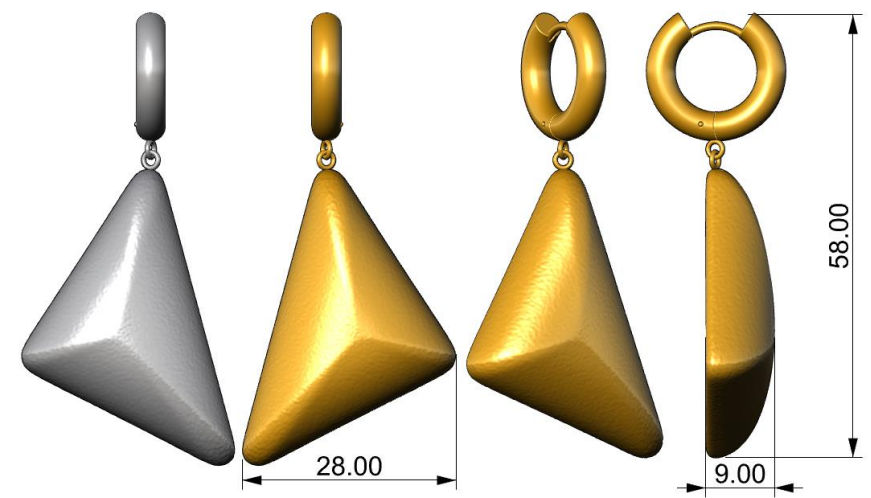

NOV ARRIVAL
STAINLESS STEEL

By JR Fashion Accessories

Geometry Series

DESIGN 01

DESIGN 02

DESIGN 03

DESIGN 04

DESIGN 05

DESIGN 06

DESIGN 08

DESIGN 07

DESIGN 09

DESIGN 14

DESIGN 15

DESIGN 16

DESIGN 17

DESIGN 20

DESIGN 18

DESIGN 21

DESIGN 19

DESIGN 22

DESIGN 23

DESIGN 24

DESIGN 25