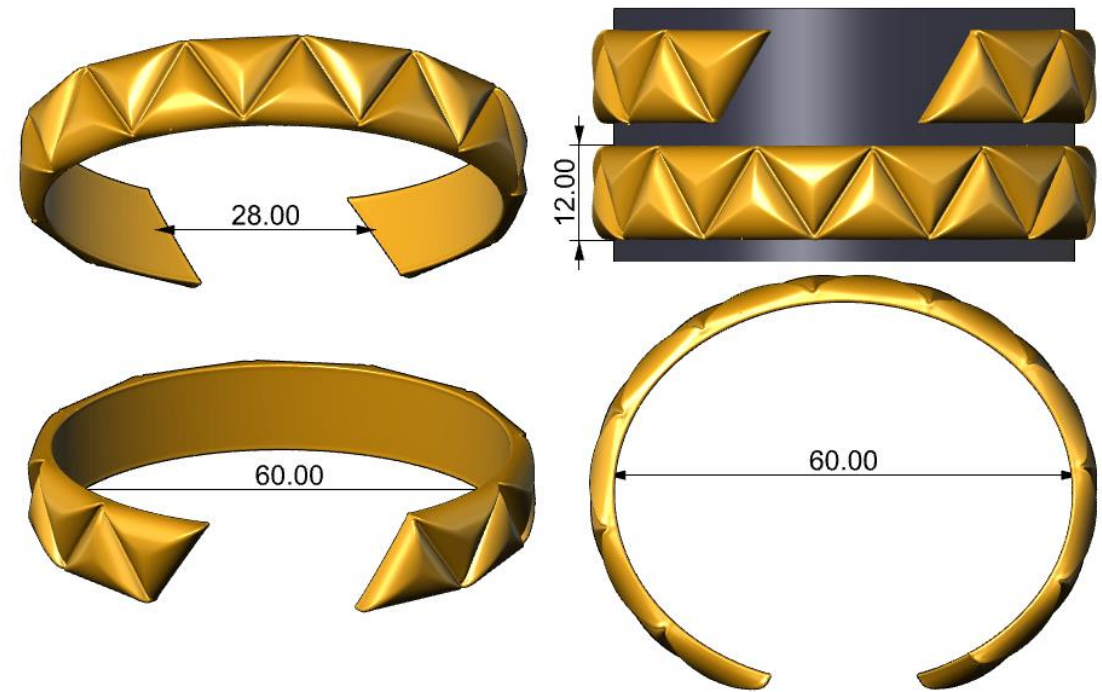

NOV ARRIVAL
STAINLESS STEEL

By JR Fashion Accessories

Geometry Series

DESIGN 01

DESIGN 02

DESIGN 03

DESIGN 04

DESIGN 05

DESIGN 06

DESIGN 08

DESIGN 07

DESIGN 09

DESIGN 14

DESIGN 15

DESIGN 16

DESIGN 17

DESIGN 20

DESIGN 18

DESIGN 21

DESIGN 19

DESIGN 22

DESIGN 23

DESIGN 24

DESIGN 25