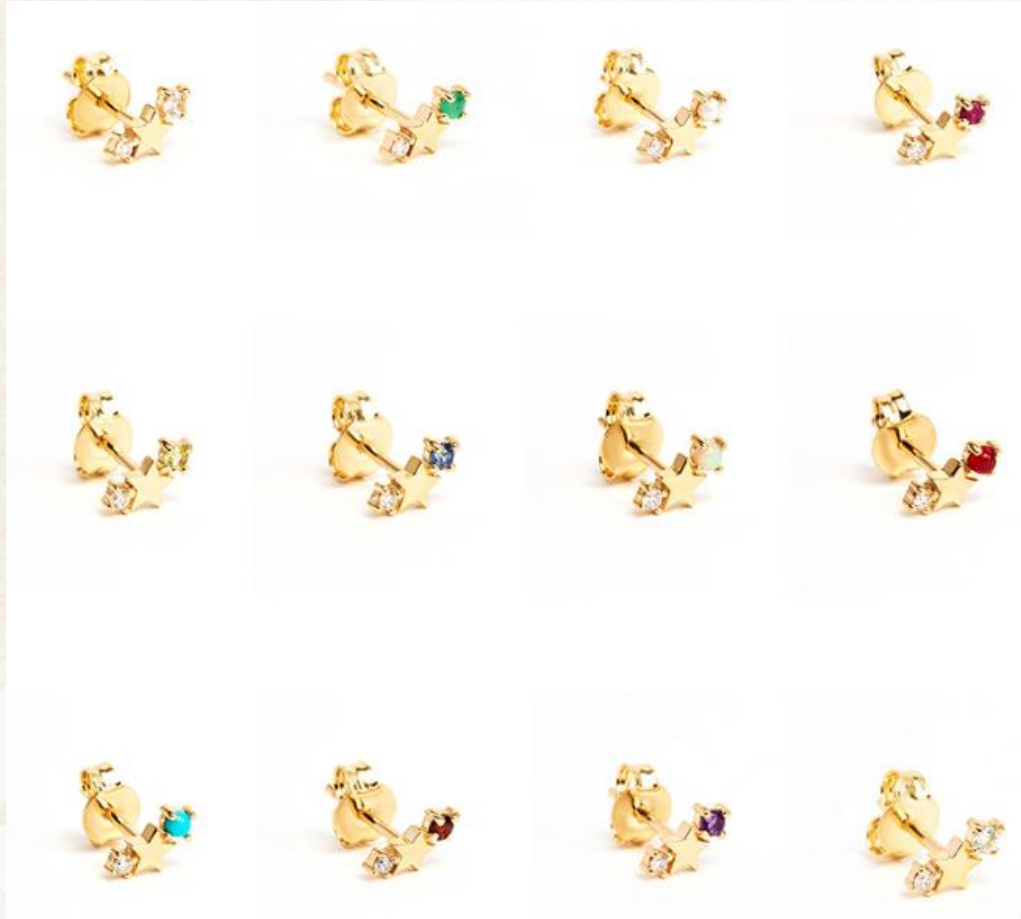

DESIGN 03 : US\$ 8.50/pc

DESIGN 04 : US\$ 5.60/pc

DESIGN 05 : US\$ 6.00/pc

DESIGN 06 : US\$ 7.10/pc

DESIGN 07 : US\$ 2.30/only 1 side

DESIGN 08 : US\$ 2.30/only 1 side

DESIGN 09 : US\$ 6.50 for 2 sets

The background features a watercolor-style wash in shades of gold, brown, and beige, with some darker spots and streaks. The text is centered and rendered in a classic serif font.

The background features a watercolor-style wash in shades of gold, brown, and beige, with some darker spots and streaks. The text is centered and rendered in a classic serif font.

03

LIFE TREE  
SERIES

DESIGN 36 : US\$ 5.00/pc