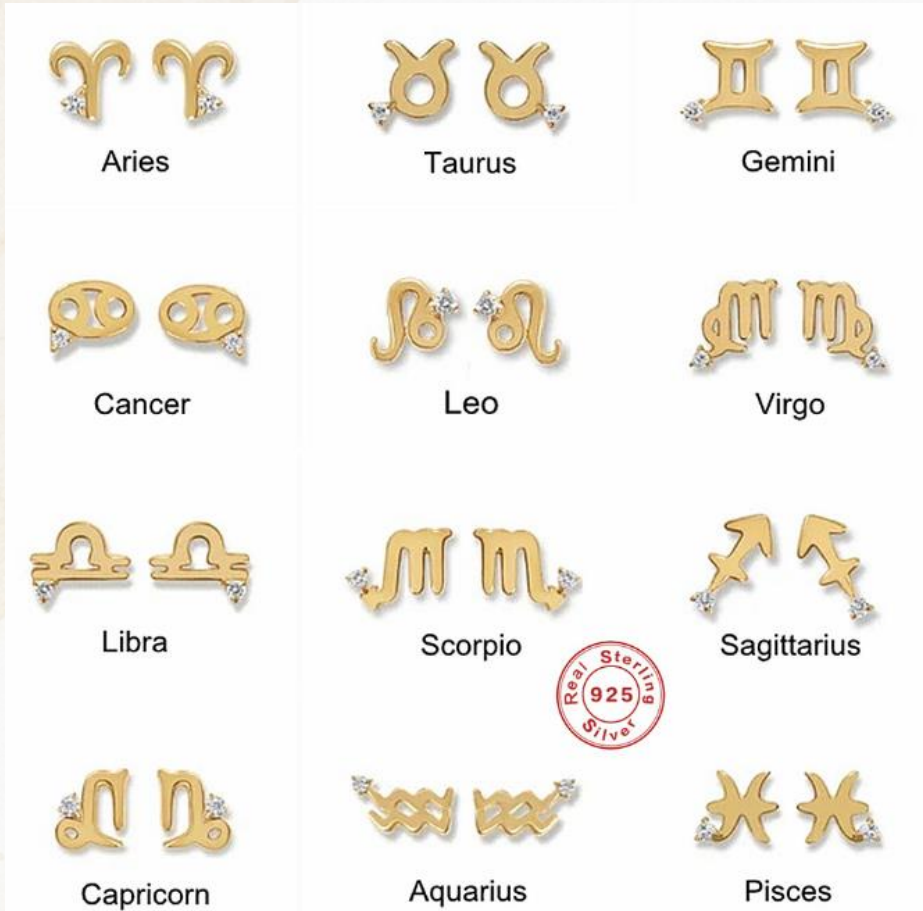

# DESIGN 39 : US\$ 6.10/pc

 Aries Mar 21 - Apr 19	 Taurus Apr 20 - May 20	 Gemini May 21 - June 20	 Cancer June 21 - July 22
 Leo July 23 - Aug 22	 Virgo Aug 23 - Sept 22	 Libra Sept 23 - Oct 22	 Scorpio Oct 23 - Nov 21
 Sagittarius Nov 22 - Dec 21	 Capricorn Dec 22 - Jan 19	 Aquarius Jan 20 - Feb 18	 Pisces Feb 19 - M

DESIGN 40 : US\$ 6.10/pc

DESIGN 41 : US\$ 5.60/pc

DESIGN 42 : US\$ 6.10/pc

DESIGN 43 : US\$ 6.10/pc

DESIGN 44 : US\$ 6.30/pc

DESIGN 45 : US\$ 4.80/pc

DESIGN 46 : US\$ 4.80/pc

DESIGN 47 : US\$ 6.30/pc

DESIGN 48 : US\$ 3.80/pc

DESIGN 49 : US\$ 3.70/pc

DESIGN 50 : US\$ 4.40/pc

Thank You 😊

---