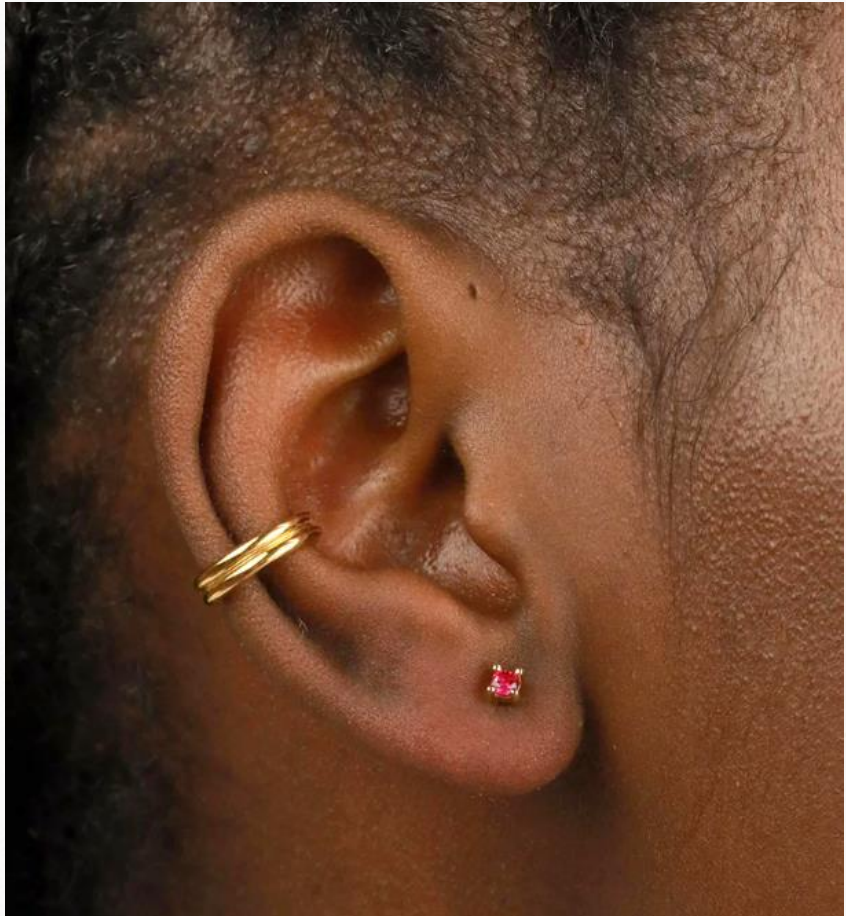

925 STERLING  
SILVER  

---

COLLECTIONS

PREPARED BY JR FASHION ACCESSORIES

01

BIRTHSTON  
E SERIES

DESIGN 01 : US\$ 6.70/pc

DESIGN 02 : US\$ 7.00/pc

DESIGN 03 : US\$ 8.50/pc

DESIGN 04 : US\$ 5.60/pc

DESIGN 05 : US\$ 6.00/pc

DESIGN 06 : US\$ 7.10/pc

DESIGN 07 : US\$ 2.30/only 1 side

DESIGN 08 : US\$ 2.30/only 1 side

DESIGN 09 : US\$ 6.50 for 2 sets

The background features a watercolor-style wash in shades of gold, brown, and beige, with some darker spots and streaks. The text is centered and rendered in a classic serif font.