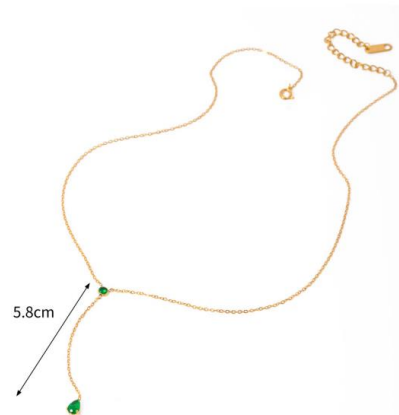

32.8cm  
Inner Diameter:5.6cm

Weight:46.09g

**#67**

Weight:2.35g

Length:16.5+5.0cm/6.49+1.96in

**#68**

Weight:2.8g

Length:16.5+5.0cm/6.49+1.96in

Length:16.5+5.0cm/6.49+1.96in

**#72**

Weight:5.7g

**#73**

Weight:4.05g

Length:40.0+5.0cm/15.75+1.96in

**#74**

Weight:12.49g  
Length:149cm/58.66in  
3.95cm

**#75**

Weight: 12.49g  
Length:149cm/58.66in  
3.95cm

**#76**

Weight:2.34g  
Length:40.0+5.0cm/15.75+1.96in  
0.17cm

**#77**

Weight:1.56g  
Length:40.0+5.0cm/15.75+1.96in  
0.3cm  
0.53cm

**#78**

Weight:3.0g  
Length:40.0+5.0cm/15.75+1.96in  
0.4cm

**#79**

Weight:2.75g  
Length:40.0+5.0cm/15.75+1.96in  
0.68cm

**#80**

Weight:2.38g  
Length:40+5cm/15.75+1.97in  
0.78cm

**#81**

Weight:2.61g  
Length:40+5cm/15.75+1.97in  
0.9cm

**#82**

Weight:1.70g  
Length:40+5cm/15.75+1.97in  
5.8cm