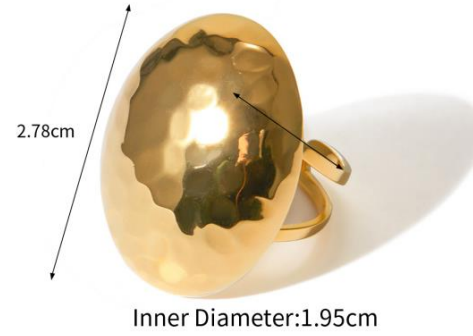

Weight:10.47g

**#53**

Weight:10.47g

**#54**

Weight:8.46g

**#55**

Weight:7.38g

**#56**

Weight:17.0g

**#57**

Weight:12.83g

**#58**

Weight:12.83g

**#59**

Weight:14.25g

**#60**

Weight:11.94g

**#61**

Weight:7.71g

**#62**

Size:#6

Weight:9.1g

**#63**

Weight:4.46g

**# New Arrivals**

**#64**

Inner Diameter:5.7cm

Weight:30g

**#65**

Inner Diameter:5.7cm

Weight:30g

**#66**