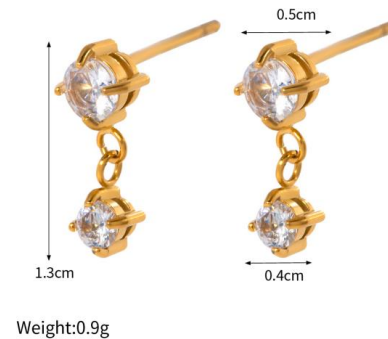

**#25**

Weight:8.21g

**#26**

Weight:8.21g

**#27**

Weight:13.72g

**#28**

Weight:16.38g

**#29**

Weight:14.95g

**#30**

Weight:13.89g

**#31**

Weight:2.89g

**#32**

Weight:0.9g

**#45**

Weight:5.84g

**#46**

Weight:8.75g

**#47**

Size:#7  
Weight:5.16g

**#48**

Inner Diameter:1.76cm

32.8cm  
Inner Diameter:5.6cm

Weight:46.09g

**#67**

Weight:2.35g

Length:16.5+5.0cm/6.49+1.96in

**#68**

Weight:2.8g

Length:16.5+5.0cm/6.49+1.96in