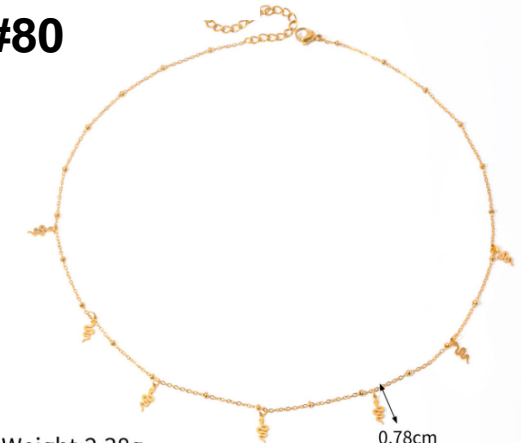

32.8cm  
Inner Diameter:5.6cm

Weight:46.09g

**#67**

Weight:2.35g

Length:16.5+5.0cm/6.49+1.96in

**#68**

Weight:2.8g

Length:16.5+5.0cm/6.49+1.96in

Length:16.5+5.0cm/6.49+1.96in

**#72**

Weight:5.7g

**#73**

Weight:4.05g

Length:40.0+5.0cm/15.75+1.96in

**#74**

Weight:12.49g  
Length:149cm/58.66in  
3.95cm

**#75**

Weight: 12.49g  
Length:149cm/58.66in  
3.95cm

**#76**

Weight:2.34g  
Length:40.0+5.0cm/15.75+1.96in  
0.17cm

**#77**

Weight:1.56g  
Length:40.0+5.0cm/15.75+1.96in  
0.3cm  
0.53cm

**#78**

Weight:3.0g  
Length:40.0+5.0cm/15.75+1.96in  
0.4cm

**#79**

Weight:2.75g  
Length:40.0+5.0cm/15.75+1.96in  
0.68cm

**#80**

Weight:2.38g  
Length:40+5cm/15.75+1.97in  
0.78cm

**#81**

Weight:2.61g  
Length:40+5cm/15.75+1.97in  
0.9cm

**#82**

Weight:1.70g  
Length:40+5cm/15.75+1.97in  
5.8cm