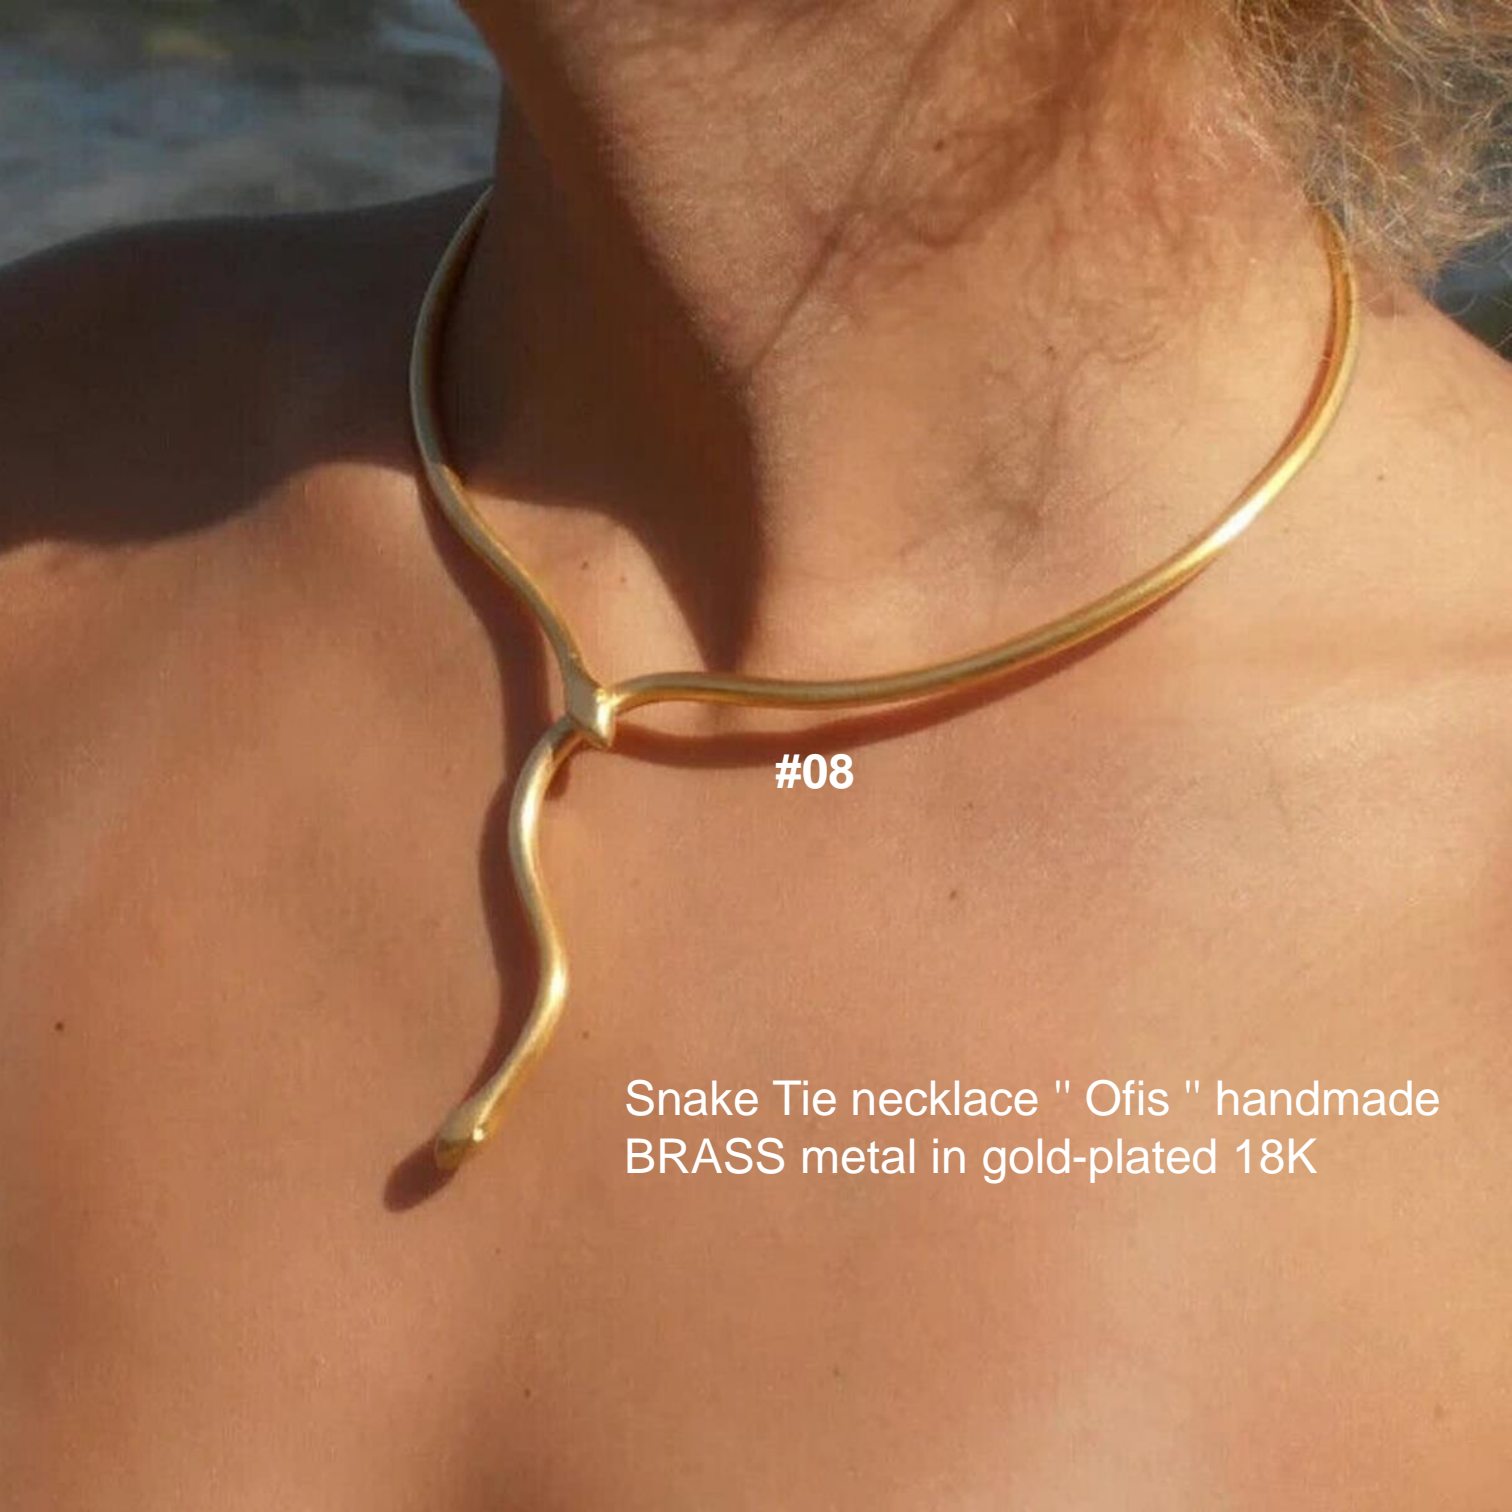

#08

Snake Tie necklace " Ofis " handmade BRASS metal in gold-plated 18K