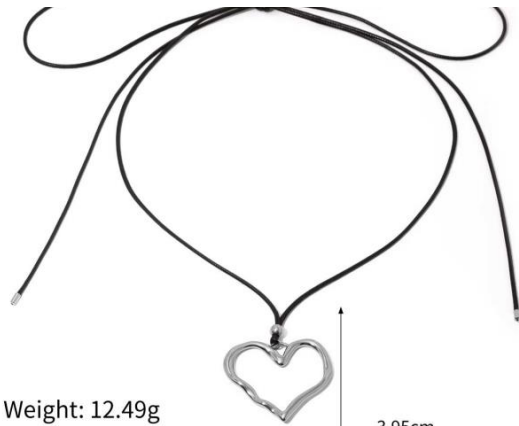

32.8cm  
Inner Diameter:5.6cm

Weight:46.09g

**#67**

Weight:2.35g

Length:16.5+5.0cm/6.49+1.96in

**#68**

Weight:2.8g

Length:16.5+5.0cm/6.49+1.96in

**#69**

Weight:1.75g

Length:16.5+5.0cm/6.49+1.96in

**#70**

Weight:33.12g

Length:35.0+5.0cm/13.78+1.96in

**#71**

Weight:5.83g

Length:16.5+5.0cm/6.49+1.96in

**#72**

Weight:5.7g

**#73**

Weight:4.05g

Length:40.0+5.0cm/15.75+1.96in

**#74**

Weight:12.49g  
Length:149cm/58.66in  
3.95cm

**#75**

Weight: 12.49g  
Length:149cm/58.66in  
3.95cm

**#76**

Weight:2.34g  
Length:40.0+5.0cm/15.75+1.96in  
0.17cm

**#77**

Weight:1.56g  
Length:40.0+5.0cm/15.75+1.96in  
0.3cm  
0.53cm

**#78**

Weight:3.0g  
Length:40.0+5.0cm/15.75+1.96in  
0.4cm