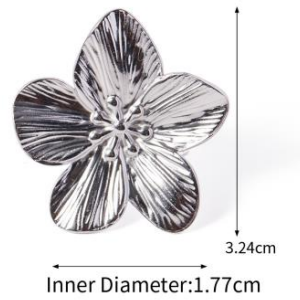

**#45**

Weight:5.84g

**#46**

Weight:8.75g

**#47**

Size:#7  
Weight:5.16g

**#48**

Inner Diameter:1.76cm

Weight:6.31g

**#49**

Weight:9.23g

**#50**

Weight:11.6g

**#51**

Weight:4.92g

**#52**

Weight:10.47g

**#53**

Weight:10.47g

**#54**

Weight:8.46g

**#55**

Weight:7.38g

**#56**

32.8cm  
Inner Diameter:5.6cm

Weight:46.09g

**#67**

Weight:2.35g

Length:16.5+5.0cm/6.49+1.96in

**#68**

Weight:2.8g

Length:16.5+5.0cm/6.49+1.96in