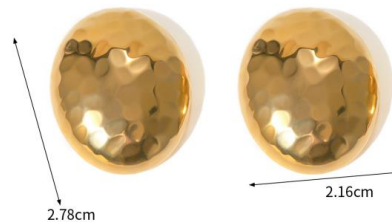

Weight:8.3g

#08

Snake Tie necklace " Ofis " handmade BRASS metal in gold-plated 18K

UWORLD

Gold Textured Earrings

#15

**#16**

Weight:16.9g

**#17**

Weight:22.33g

**#18**

Weight:13.17g

**#19**

Weight:12.71g

**#20**

Weight:17.4g

32.8cm  
Inner Diameter:5.6cm

Weight:46.09g

**#67**

Weight:2.35g

Length:16.5+5.0cm/6.49+1.96in

**#68**

Weight:2.8g

Length:16.5+5.0cm/6.49+1.96in

**#79**

Weight:2.75g  
Length:40.0+5.0cm/15.75+1.96in  
0.68cm

**#80**

Weight:2.38g  
Length:40+5cm/15.75+1.97in  
0.78cm

**#81**

Weight:2.61g  
Length:40+5cm/15.75+1.97in  
0.9cm

**#82**

Weight:1.70g  
Length:40+5cm/15.75+1.97in  
5.8cm