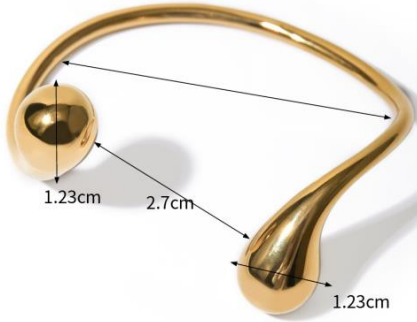

Weight:17.0g

**#57**

Weight:12.83g

**#58**

Weight:12.83g

**#59**

Weight:14.25g

**#60**

Weight:11.94g

**#61**

Weight:7.71g

**#62**

Size:#6

Weight:9.1g

**#63**

Weight:4.46g

**# New Arrivals**

**#64**

Inner Diameter:5.7cm

Weight:30g

**#65**

Inner Diameter:5.7cm

Weight:30g

**#66**

32.8cm  
Inner Diameter:5.6cm

Weight:46.09g

**#67**

Weight:2.35g

Length:16.5+5.0cm/6.49+1.96in

**#68**

Weight:2.8g

Length:16.5+5.0cm/6.49+1.96in