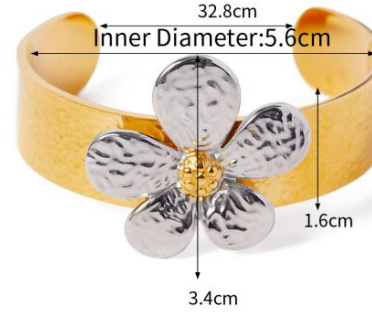

Weight:11.94g

**#61**

Weight:7.71g

**#62**

Size:#6

Weight:9.1g

**#63**

Weight:4.46g

**# New Arrivals**

**#64**

Inner Diameter:5.7cm

Weight:30g

**#65**

Inner Diameter:5.7cm

Weight:30g

**#66**

32.8cm  
Inner Diameter:5.6cm

Weight:46.09g

**#67**

Weight:2.35g

Length:16.5+5.0cm/6.49+1.96in

**#68**

Weight:2.8g

Length:16.5+5.0cm/6.49+1.96in

**#69**

Weight:1.75g

Length:16.5+5.0cm/6.49+1.96in

**#70**

Weight:33.12g

Length:35.0+5.0cm/13.78+1.96in

**#71**

Weight:5.83g