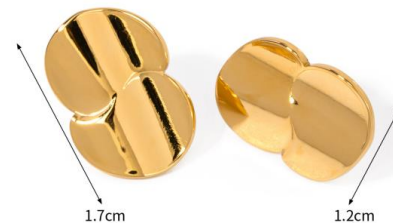

**#17**

Weight:22.33g

**#18**

Weight:13.17g

**#19**

Weight:12.71g

**#20**

Weight:17.4g

**#21**

Weight:2.85g

**#22**

Weight:18.42g

**#23**

Weight:21.03g

**#24**

Weight:8.21g

**# New Arrivals**

**#64**

Inner Diameter:5.7cm

Weight:30g

**#65**

Inner Diameter:5.7cm

Weight:30g

**#66**

32.8cm  
Inner Diameter:5.6cm

Weight:46.09g

**#67**

Weight:2.35g

Length:16.5+5.0cm/6.49+1.96in

**#68**

Weight:2.8g

Length:16.5+5.0cm/6.49+1.96in