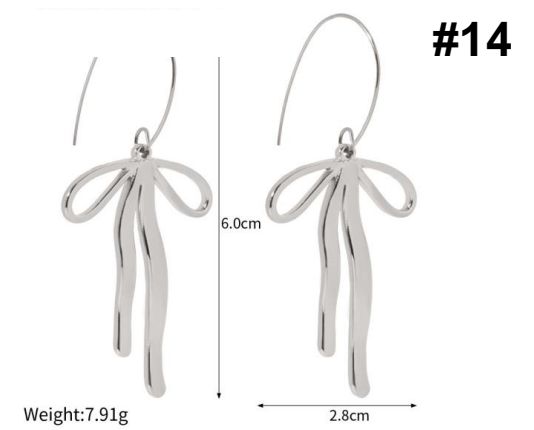

Weight:8.3g

#08

Snake Tie necklace " Ofis " handmade BRASS metal in gold-plated 18K

UWORLD

Gold Textured Earrings

#15

**#16**

Weight:16.9g

**#17**

Weight:22.33g

**#18**

Weight:13.17g

**#19**

Weight:12.71g

**#20**

Weight:17.4g

**# New Arrivals**

**#64**

Inner Diameter:5.7cm

Weight:30g

**#65**

Inner Diameter:5.7cm

Weight:30g

**#66**

32.8cm  
Inner Diameter:5.6cm

Weight:46.09g

**#67**

Weight:2.35g

Length:16.5+5.0cm/6.49+1.96in

**#68**

Weight:2.8g

Length:16.5+5.0cm/6.49+1.96in