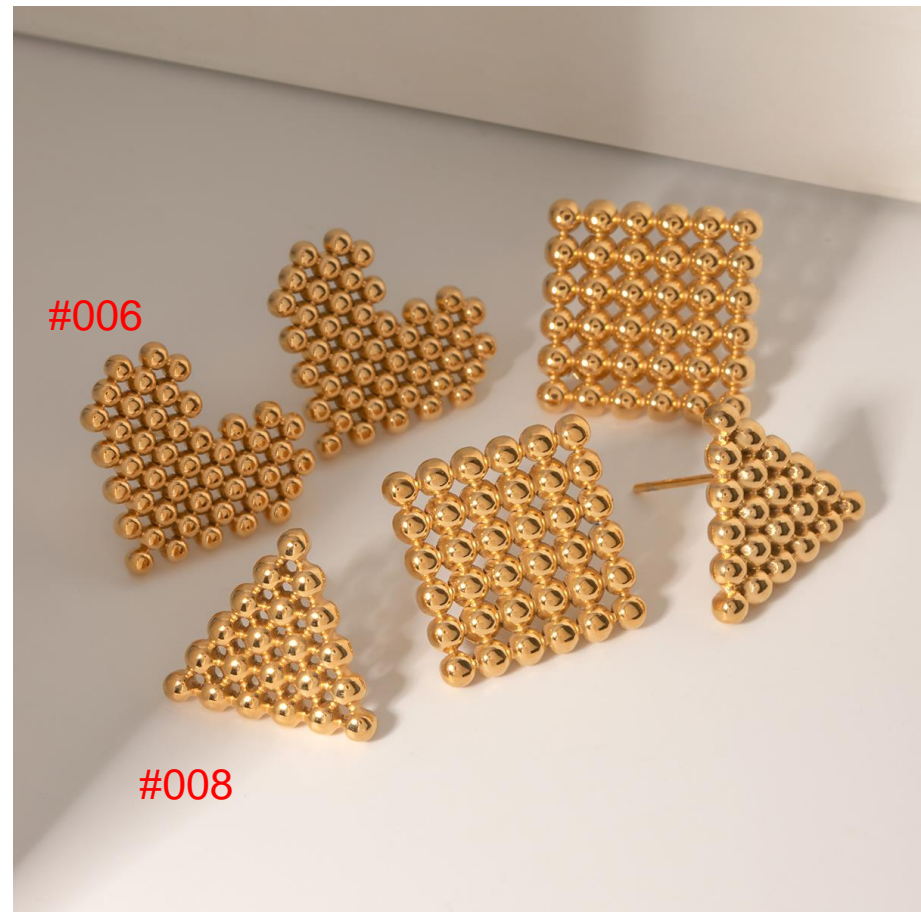

# FASHION KEY ITEMS

Stainless Steel

Jan Collection

By JR Fashion Accessories

#001

#002

#003

#004

#012

#013

#014

#015

#016

#018

#019

#020

#021

#022

#023

#024

#025

#026

#027

#028