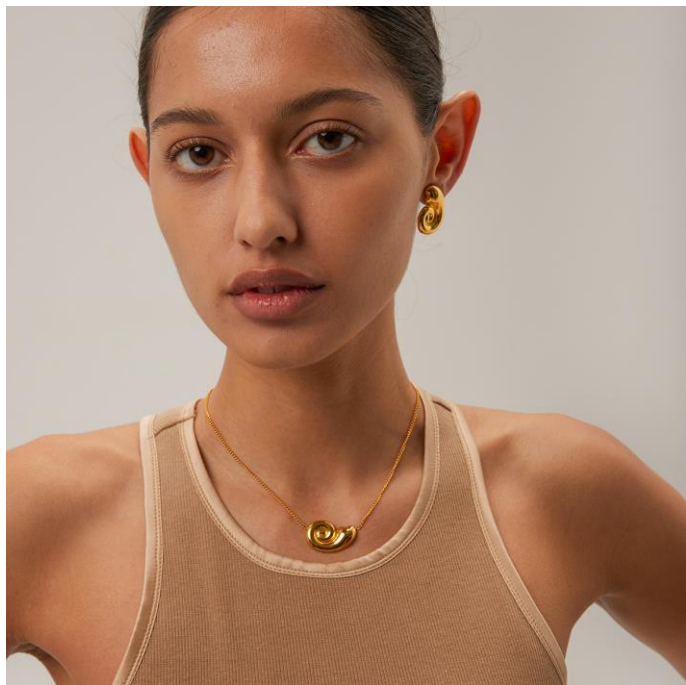

# FASHION KEY ITEMS

Stainless Steel

Jan Collection

By JR Fashion Accessories

#001

#002

#003

#004

#012

#013

#014

#015

#016

#018

#019

#020

#021

#022

#023

#024

#025

#026

#027

#028