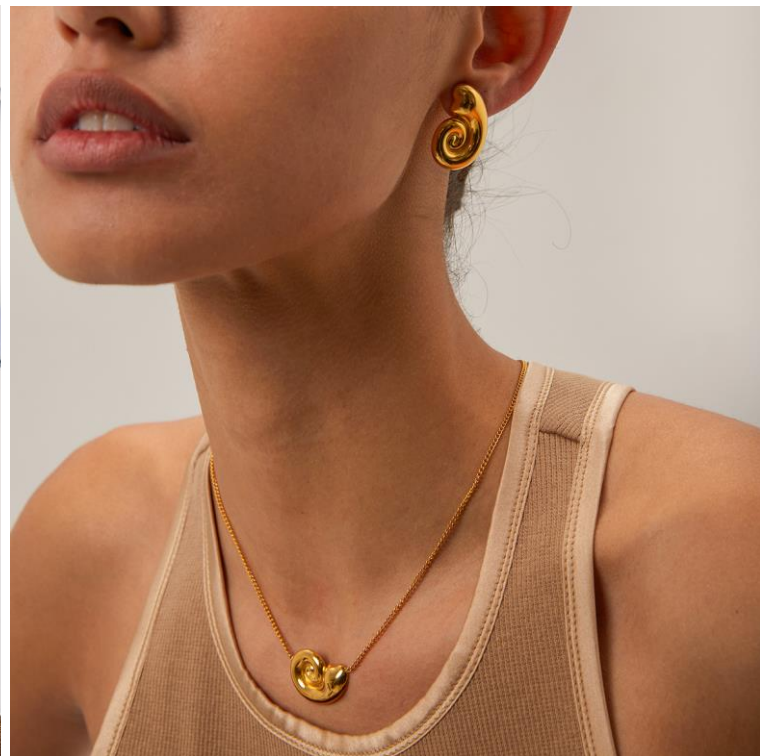

# FASHION KEY ITEMS

Stainless Steel

Jan Collection

By JR Fashion Accessories

#001

#002

#003

#004

#012

#013

#014

#015

#016

#018

#019

#020

#021

#022

#023

#024

#025

#026

#027

#028