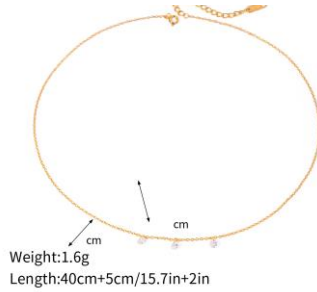

Weight:16.0g

Weight:15.3g

Weight:15.3g

Weight:5.17g

Weight: 3.63g
Length: ①19+6cm/7.48+2.36in
Length: ②19+6cm/7.48+2.36in

Weight: 3.29g
Length: 19+6cm/7.48+2.36in

Weight: 3.32g
Length: 21cm+6cm/8.27+2.36in

Weight: 3.34g
Length: 20cm+8cm/7.87+3.15in

Weight: 3.88g
Length: 19+6cm/7.48+2.36in

Weight: 2.80g
Length: 19+6cm/7.48+2.36in

Weight: 3.49g
Length: 20cm+6cm/7.87+2.36in

Weight: 3.31g
Length: 20cm+6cm/7.87+2.36in

Weight: 3.23g
Length: 20cm+6cm/7.87+2.36in

Weight: 26.82g
Length: 20cm+6cm/7.87+2.36in

Weight: 15.31g
Length: 25cm/9.84in

Weight: 3.48g
Length: 19+6cm/7.48+2.36in

Weight: 2.8g
Length: 16.5+5.0cm/6.49+1.96in

Weight: 2.32g
Length: 20cm+6cm/7.87+2.36in

Size: #6/7/8 optional
Weight: 6.37g

Size: adjustable
Weight: 5.54g

Size: adjustable
Weight: 6.36g

Size: adjustable
Weight: 4.93g

Size: #7
Weight: 5.9g

Size: #6/7/8 optional
Weight: 6.37g

Size: adjustable
Weight: 5.54g