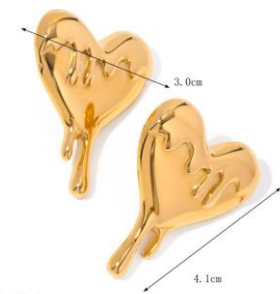

Size:adjustable
Weight:6.34g

Size:adjustable
Weight:6.34g

Size:adjustable
Weight:5.67g

Size:adjustable
Weight:5.76g

Weight:28.8g

Weight:28.8g

Weight:23.69g
Length:42+5.5cm/16.5+2.2in

Size:#7
Weight:8.18g

Weight:21.88g

Weight:7.15g

Weight:3.83g

Weight:17.23g

Weight:18.1g

Weight:19.56g

Weight:7.54g

Weight:3.83g

Weight:12.3g

Weight:6.32g

Weight:11.42g

Weight:18.90g

Weight :20. 6g

Weight:25.66g

Weight:8.4g

Weight:15.08g

Weight:27.3g

Weight :20. 6g

Weight:4.68g

Weight:17.9g

Weight:13.36g

Weight:8.9g

Weight:16.6g

Weight:24.34g