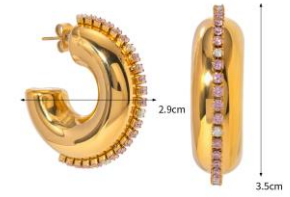

Weight:26.2g

Weight:15.2g

Weight:14.27g

Weight:10.55g

Weight:9.03g

Weight:13.55g

Weight:13.55g

Weight:8.0g

Weight:13.45g

Weight:8.55g

Weight:11.61g

Weight:9.0g

Weight:13.8g

Weight:13.45g

Weight:8.55g

Weight:11.61g

Weight:14.5g

Weight:13.8g

Weight:14.9g

Weight:14.9g

Weight:11.36g

Weight:15.93g

Weight:12.76g

Weight:14.79g

Weight:16.0g

Weight:15.3g

Weight:15.3g

Weight:5.17g

Weight: 3.63g
Length: ①19+6cm/7.48+2.36in
Length: ②19+6cm/7.48+2.36in

Weight: 3.29g
Length: 19+6cm/7.48+2.36in

Weight: 3.32g
Length: 21cm+6cm/8.27+2.36in

Weight: 3.34g
Length: 20cm+8cm/7.87+3.15in