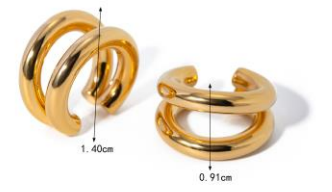

Weight:12.52g

Weight:13.36g

Weight:8.9g

Weight:17.23g

Weight:22.46g

Weight:12.52g

Weight:8.2g

Weight:10.7g

Weight:26.2g

Weight:15.2g

Weight:14.27g

Weight:10.55g

Weight:9.03g

Weight:13.55g

Weight:13.55g

Weight:8.0g

Weight:13.45g

Weight:8.55g

Weight:11.61g

Weight:9.0g

Weight:13.8g

Weight:13.45g

Weight:8.55g

Weight:11.61g

Weight: 2.4g

2.5cm

2.1cm

Size: #7
Weight: 8.5g

2.32cm

3.0cm

Size: #7
Weight: 6.5g

Inner Diameter: 1.78cm