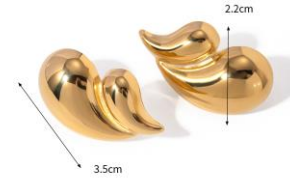

Size:adjustable
Weight:6.34g

Size:adjustable
Weight:6.34g

Size:adjustable
Weight:5.67g

Size:adjustable
Weight:5.76g

Weight:28.8g

Weight:28.8g

Weight:23.69g
Length:42+5.5cm/16.5+2.2in

Size:#7
Weight:8.18g

Weight:12.52g

Weight:13.36g

Weight:8.9g

Weight:17.23g

Weight:22.46g

Weight:12.52g

Weight:8.2g

Weight:10.7g

Weight:26.2g

Weight:15.2g

Weight:14.27g

Weight:10.55g

Weight:9.03g

Weight:13.55g

Weight:13.55g

Weight:8.0g

Weight:13.45g

Weight:8.55g

Weight:11.61g

Weight:9.0g

Weight:13.8g

Weight:13.45g

Weight:8.55g

Weight:11.61g