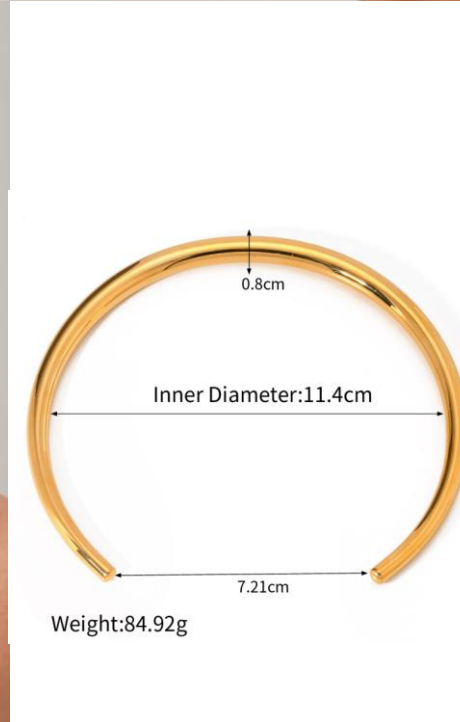

0.9cm

Size:#7
Weight:2.3g

0.9cm

Size:#7
Weight:2.3g

0.9cm

Size:#7
Weight:2.3g

0.9cm

Weight: 12.76g

Weight: 22.2g

Weight: 17g

Size: adjustable
Weight: 3.06g

Size: adjustable
Weight: 3.0g

Weight:84.92g

Weight:84.92g

Weight:17.9g

Weight:17.9g

Size:adjustable
Weight:6.34g

Size:adjustable
Weight:6.34g

Size:adjustable
Weight:5.67g

Size:adjustable
Weight:5.76g

Weight:28.8g

Weight:28.8g

Weight:23.69g
Length:42+5.5cm/16.5+2.2in

Size:#7
Weight:8.18g

Weight: 2.4g

2.5cm

2.1cm

Size: #7
Weight: 8.5g

2.32cm

3.0cm

Size: #7
Weight: 6.5g

Inner Diameter: 1.78cm