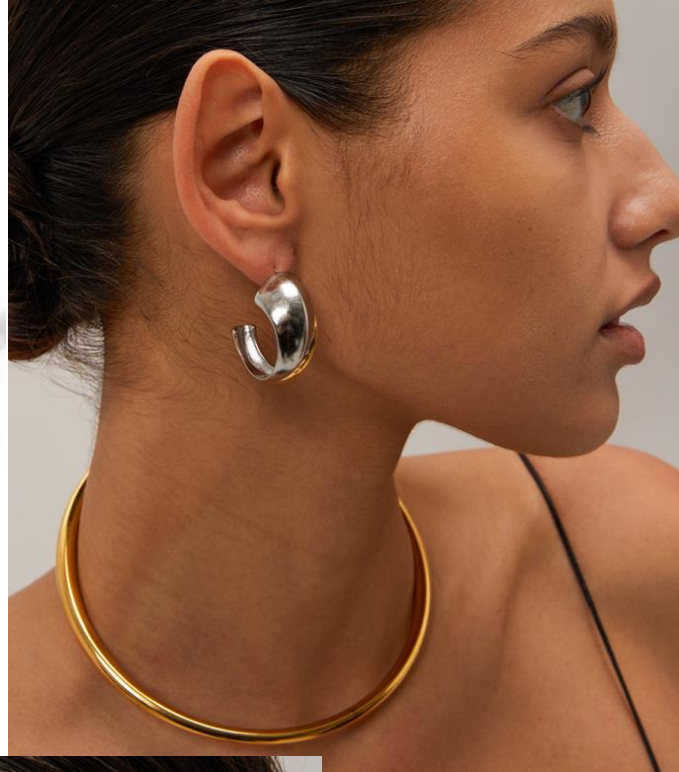

STAINLESS STEEL APRIL COLLECTION

THE
WATERPROOF

JEWELRY

SHOP NEW

By JR Fashion Accessories

Size:#7
Weight:2.3g

0.9cm

Size:#7
Weight:2.3g

0.9cm

Size:#7
Weight:2.3g

0.9cm

Size:#7
Weight:2.3g

0.9cm

Size:#7
Weight:2.3g

0.9cm

Weight: 12.76g

Weight: 22.2g

Weight: 17g

Size: adjustable
Weight: 3.06g

Size: adjustable
Weight: 3.0g

Weight:84.92g

Weight:84.92g

Weight:17.9g

Weight:17.9g

Size:adjustable
Weight:6.34g

Size:adjustable
Weight:6.34g

Size:adjustable
Weight:5.67g

Size:adjustable
Weight:5.76g

Weight:28.8g

Weight:28.8g

Weight:23.69g
Length:42+5.5cm/16.5+2.2in

Size:#7
Weight:8.18g