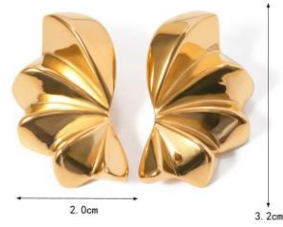

Size:adjustable
Weight:6.34g

Size:adjustable
Weight:6.34g

Size:adjustable
Weight:5.67g

Size:adjustable
Weight:5.76g

Weight:28.8g

Weight:28.8g

Weight:23.69g
Length:42+5.5cm/16.5+2.2in

Size:#7
Weight:8.18g

Weight:12.3g

Weight:6.32g

Weight:11.42g

Weight:18.90g

Weight :20. 6g

Weight:25.66g

Weight:8.4g

Weight:15.08g

Weight:27.3g

Weight :20. 6g

Weight:4.68g

Weight:17.9g

Weight:13.36g

Weight:8.9g

Weight:16.6g

Weight:24.34g

Weight:12.52g

Weight:13.36g

Weight:8.9g

Weight:17.23g

Weight:22.46g

Weight:12.52g

Weight:8.2g

Weight:10.7g