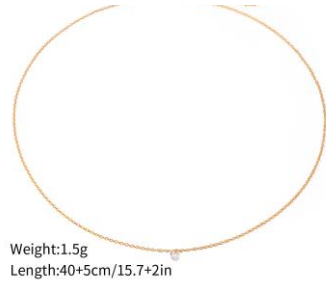

Weight:16.0g

Weight:15.3g

Weight:15.3g

Weight:5.17g

Weight: 3.63g
Length: ①19+6cm/7.48+2.36in
Length: ②19+6cm/7.48+2.36in

Weight: 3.29g
Length: 19+6cm/7.48+2.36in

Weight: 3.32g
Length: 21cm+6cm/8.27+2.36in

Weight: 3.34g
Length: 20cm+8cm/7.87+3.15in

Weight: 3.88g
Length: 19+6cm/7.48+2.36in

Weight: 2.80g
Length: 19+6cm/7.48+2.36in

Weight: 3.49g
Length: 20cm+6cm/7.87+2.36in

Weight: 3.31g
Length: 20cm+6cm/7.87+2.36in

Weight: 3.23g
Length: 20cm+6cm/7.87+2.36in

Weight: 26.82g
Length: 20cm+6cm/7.87+2.36in

Weight: 15.31g
Length: 25cm/9.84in

Weight: 3.48g
Length: 19+6cm/7.48+2.36in

Weight: 2.8g
Length: 16.5+5.0cm/6.49+1.96in

Weight: 2.32g
Length: 20cm+6cm/7.87+2.36in

Size: #6/7/8 optional
Weight: 6.37g

Size: adjustable
Weight: 5.54g

Size: adjustable
Weight: 6.36g

Size: adjustable
Weight: 4.93g

Size: #7
Weight: 5.9g

Size: #6/7/8 optional
Weight: 6.37g

Size: adjustable
Weight: 5.54g