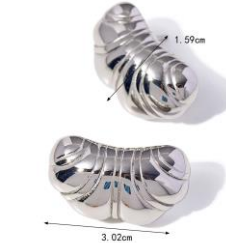

Weight:27.3g

Weight :20. 6g

Weight:4.68g

Weight:17.9g

Weight:13.36g

Weight:8.9g

Weight:16.6g

Weight:24.34g

Weight:12.52g

Weight:13.36g

Weight:8.9g

Weight:17.23g

Weight:22.46g

Weight:12.52g

Weight:8.2g

Weight:10.7g

Weight:26.2g

Weight:15.2g

Weight:14.27g

Weight:10.55g

Weight:9.03g

Weight:13.55g

Weight:13.55g

Weight:8.0g

Weight: 2.4g

2.5cm

2.1cm

Size: #7
Weight: 8.5g

2.32cm

3.0cm

Size: #7
Weight: 6.5g

Inner Diameter: 1.78cm