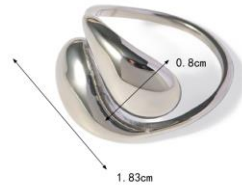

0.9cm

Size:#7
Weight:2.3g

0.9cm

Size:#7
Weight:2.3g

0.9cm

Size:#7
Weight:2.3g

0.9cm

Weight: 12.76g

Weight: 22.2g

Weight: 17g

Size: adjustable
Weight: 3.06g

Size: adjustable
Weight: 3.0g

Weight:84.92g

Weight:84.92g

Weight:17.9g

Weight:17.9g

Size:adjustable
Weight:6.34g

Size:adjustable
Weight:6.34g

Size:adjustable
Weight:5.67g

Size:adjustable
Weight:5.76g

Weight:28.8g

Weight:28.8g

Weight:23.69g
Length:42+5.5cm/16.5+2.2in

Size:#7
Weight:8.18g

Weight: 2.4g

2.5cm

2.1cm

Size: #7
Weight: 8.5g

2.32cm

3.0cm

Size: #7
Weight: 6.5g

Inner Diameter: 1.78cm