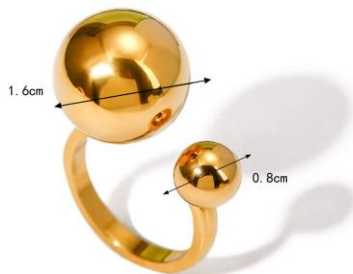

0.9cm

Size:#7
Weight:2.3g

0.9cm

Size:#7
Weight:2.3g

0.9cm

Size:#7
Weight:2.3g

0.9cm

Weight: 12.76g

Weight: 22.2g

Weight: 17g

Size: adjustable
Weight: 3.06g

Size: adjustable
Weight: 3.0g

Weight:84.92g

Weight:84.92g

Weight:17.9g

Weight:17.9g

Size:adjustable
Weight:6.34g

Size:adjustable
Weight:6.34g

Size:adjustable
Weight:5.67g

Size:adjustable
Weight:5.76g

Weight:28.8g

Weight:28.8g

Weight:23.69g
Length:42+5.5cm/16.5+2.2in

Size:#7
Weight:8.18g

Weight: 2.4g

2.5cm

2.1cm

Size: #7
Weight: 8.5g

2.32cm

3.0cm

Size: #7
Weight: 6.5g

Inner Diameter: 1.78cm