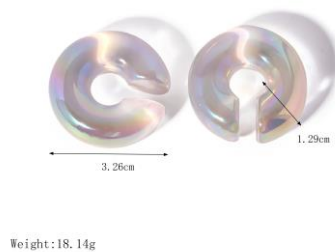

Weight:14.5g

Weight:13.8g

Weight:14.9g

Weight:14.9g

Weight:11.36g

Weight:15.93g

Weight:12.76g

Weight:14.79g

Weight:16.0g

Weight:15.3g

Weight:15.3g

Weight:5.17g

Weight: 3.63g
Length: ①19+6cm/7.48+2.36in
Length: ②19+6cm/7.48+2.36in

Weight: 3.29g
Length: 19+6cm/7.48+2.36in

Weight: 3.32g
Length: 21cm+6cm/8.27+2.36in

Weight: 3.34g
Length: 20cm+8cm/7.87+3.15in

Weight: 3.88g
Length: 19+6cm/7.48+2.36in

Weight: 2.80g
Length: 19+6cm/7.48+2.36in

Weight: 3.49g
Length: 20cm+6cm/7.87+2.36in

Weight: 3.31g
Length: 20cm+6cm/7.87+2.36in

Weight: 3.23g
Length: 20cm+6cm/7.87+2.36in

Weight: 2.4g

2.5cm

2.1cm

Size: #7
Weight: 8.5g

2.32cm

3.0cm

Size: #7
Weight: 6.5g

Inner Diameter: 1.78cm