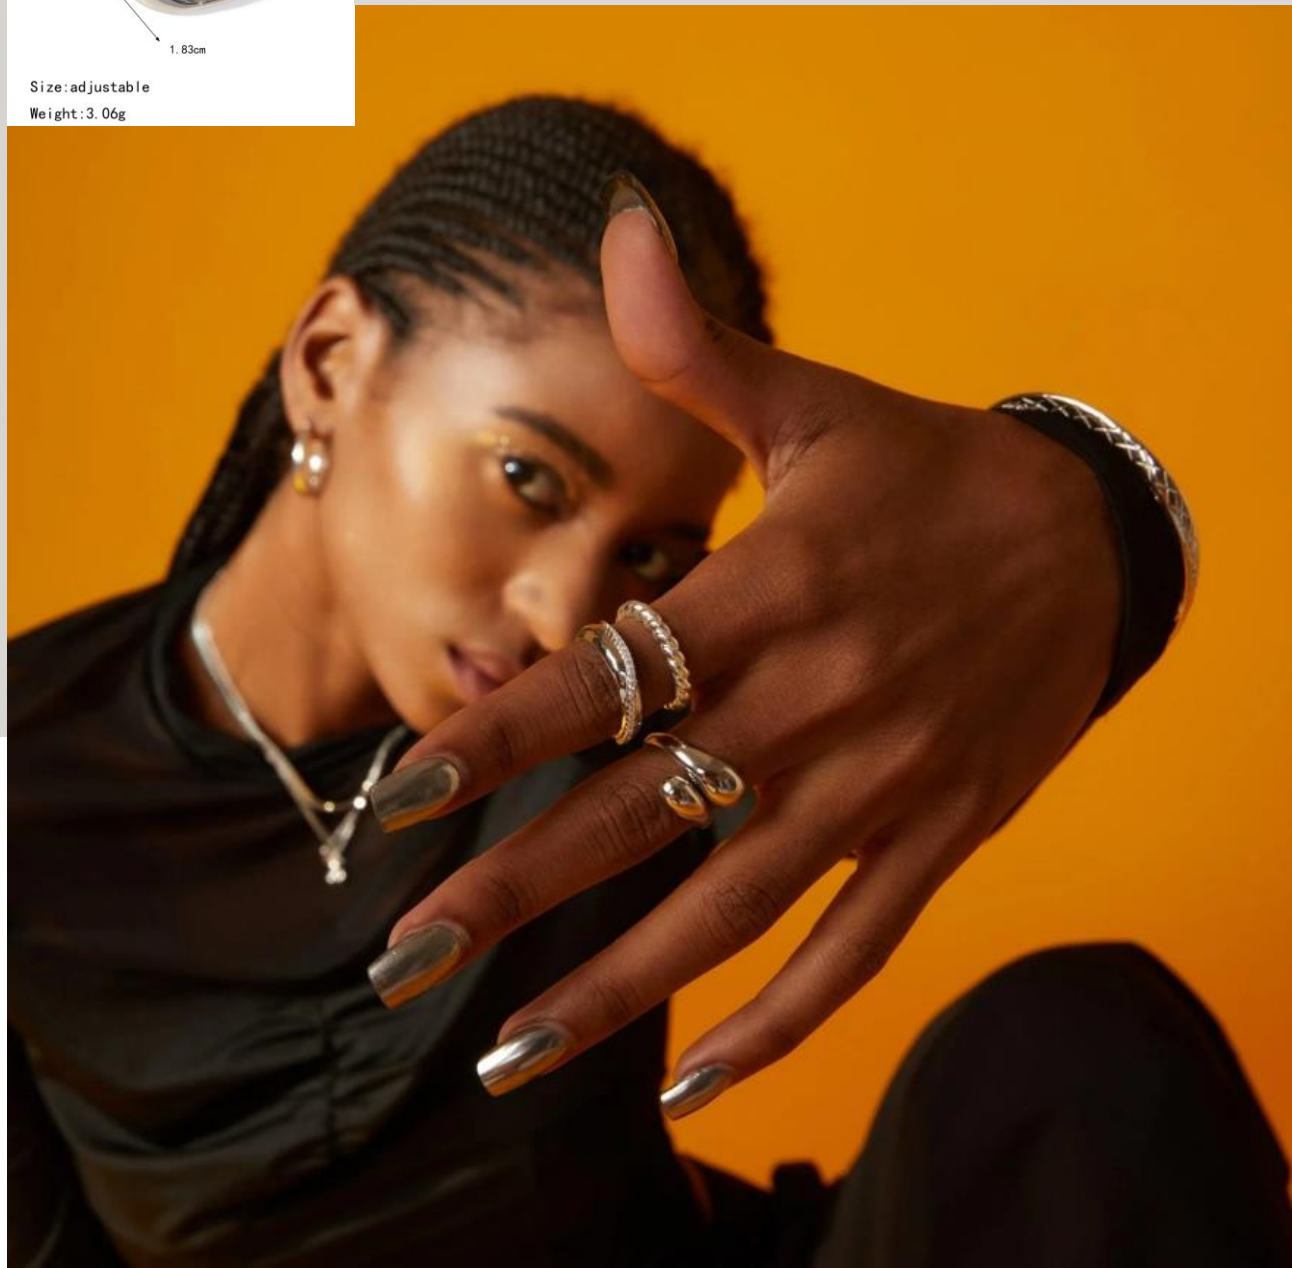

Weight: 22.2g

Weight: 17g

Size: adjustable
Weight: 3.06g

Size: adjustable
Weight: 3.0g

Weight:84.92g

Weight:84.92g

Weight:17.9g

Weight:17.9g

Size:adjustable
Weight:6.34g

Size:adjustable
Weight:6.34g

Size:adjustable
Weight:5.67g

Size:adjustable
Weight:5.76g

Weight:28.8g

Weight:28.8g

Weight:23.69g
Length:42+5.5cm/16.5+2.2in

Size:#7
Weight:8.18g