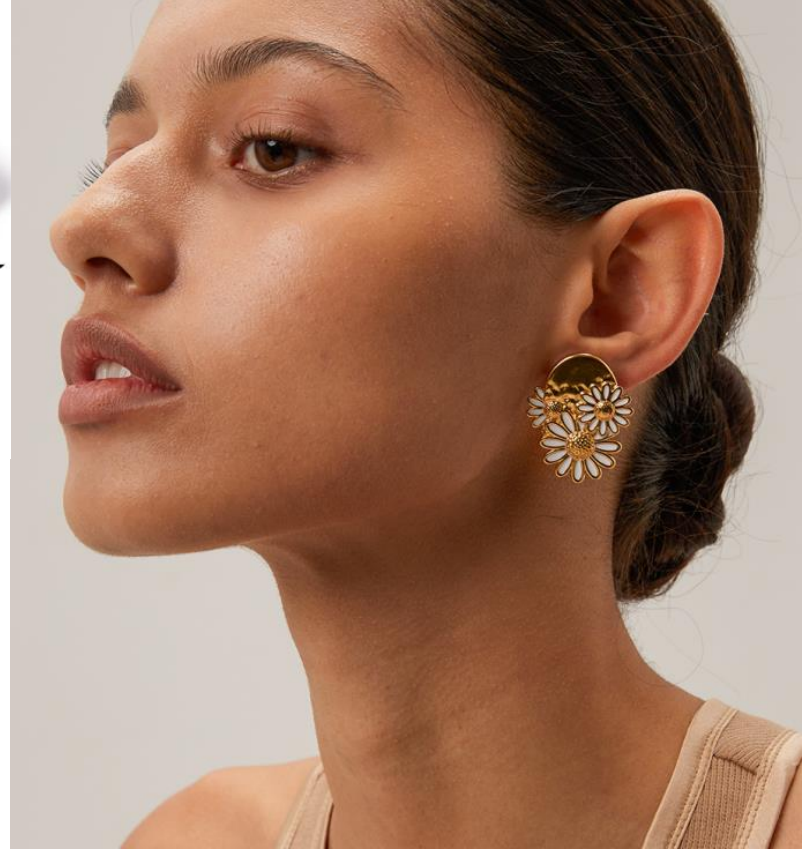

Weight: 22.2g

Weight: 17g

Size: adjustable
Weight: 3.06g

Size: adjustable
Weight: 3.0g

Weight:84.92g

Weight:84.92g

Weight:17.9g

Weight:17.9g

Size:adjustable
Weight:6.34g

Size:adjustable
Weight:6.34g

Size:adjustable
Weight:5.67g

Size:adjustable
Weight:5.76g

Weight:28.8g

Weight:28.8g

Weight:23.69g
Length:42+5.5cm/16.5+2.2in

Size:#7
Weight:8.18g

Weight:21.88g

Weight:7.15g

Weight:3.83g

Weight:17.23g

Weight:18.1g

Weight:19.56g

Weight:7.54g

Weight:3.83g