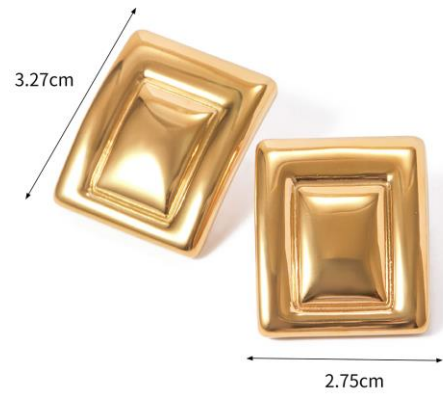

Weight: 22.2g

Weight: 17g

Size: adjustable
Weight: 3.06g

Size: adjustable
Weight: 3.0g

Weight:84.92g

Weight:84.92g

Weight:17.9g

Weight:17.9g

Size:adjustable
Weight:6.34g

Size:adjustable
Weight:6.34g

Size:adjustable
Weight:5.67g

Size:adjustable
Weight:5.76g

Weight:28.8g

Weight:28.8g

Weight:23.69g
Length:42+5.5cm/16.5+2.2in

Size:#7
Weight:8.18g

Weight:21.88g

Weight:7.15g

Weight:3.83g

Weight:17.23g

Weight:18.1g

Weight:19.56g

Weight:7.54g

Weight:3.83g

Weight: 2.4g

2.5cm

2.1cm

Size: #7
Weight: 8.5g

2.32cm

3.0cm

Size: #7
Weight: 6.5g

Inner Diameter: 1.78cm