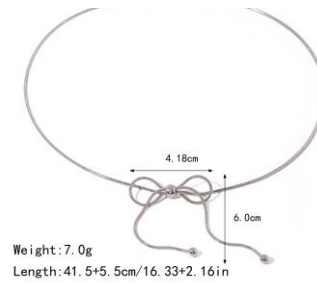

Weight:16.0g

Weight:15.3g

Weight:15.3g

Weight:5.17g

Weight: 3.63g
Length: ①19+6cm/7.48+2.36in
Length: ②19+6cm/7.48+2.36in

Weight: 3.29g
Length: 19+6cm/7.48+2.36in

Weight: 3.32g
Length: 21cm+6cm/8.27+2.36in

Weight: 3.34g
Length: 20cm+8cm/7.87+3.15in

Weight: 3.88g
Length: 19+6cm/7.48+2.36in

Weight: 2.80g
Length: 19+6cm/7.48+2.36in

Weight: 3.49g
Length: 20cm+6cm/7.87+2.36in

Weight: 3.31g
Length: 20cm+6cm/7.87+2.36in

Weight: 3.23g
Length: 20cm+6cm/7.87+2.36in

Weight: 26.82g
Length: 20cm+6cm/7.87+2.36in

Weight: 15.31g
Length: 25cm/9.84in

Weight: 3.48g
Length: 19+6cm/7.48+2.36in

Weight: 2.8g
Length: 16.5+5.0cm/6.49+1.96in

Weight: 2.32g
Length: 20cm+6cm/7.87+2.36in

Size: #6/7/8 optional
Weight: 6.37g

Size: adjustable
Weight: 5.54g

Size: adjustable
Weight: 6.36g

Size: adjustable
Weight: 4.93g

Size: #7
Weight: 5.9g

Size: #6/7/8 optional
Weight: 6.37g

Size: adjustable
Weight: 5.54g