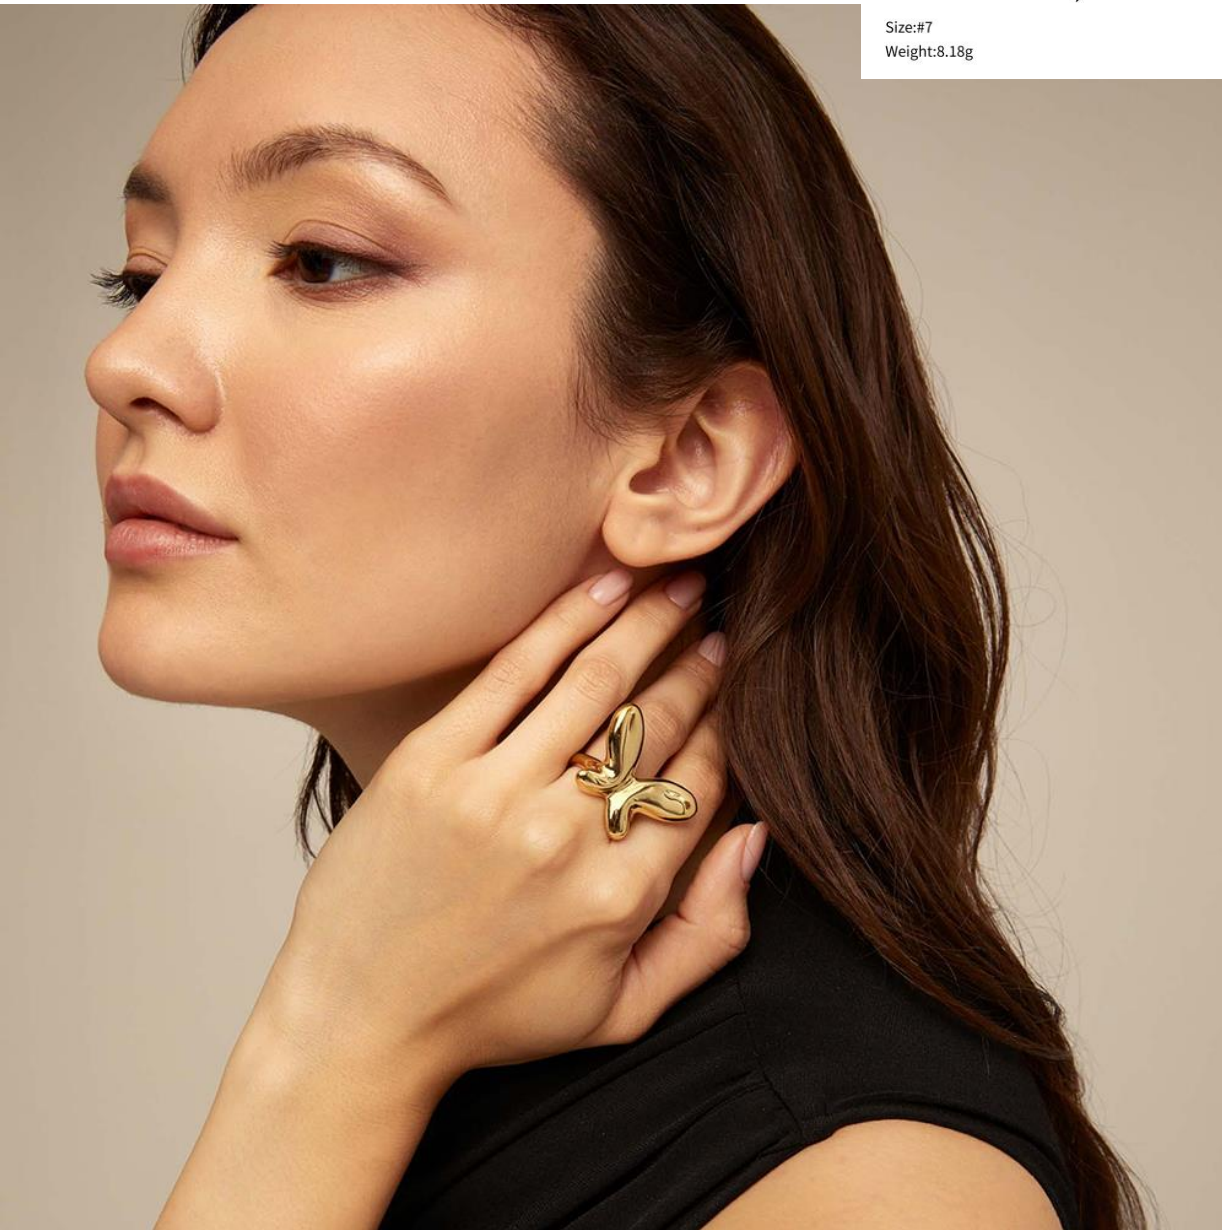

Weight: 22.2g

Weight: 17g

Size: adjustable
Weight: 3.06g

Size: adjustable
Weight: 3.0g

Weight:84.92g

Weight:84.92g

Weight:17.9g

Weight:17.9g

Size:adjustable
Weight:6.34g

Size:adjustable
Weight:6.34g

Size:adjustable
Weight:5.67g

Size:adjustable
Weight:5.76g

Weight:28.8g

Weight:28.8g

Weight:23.69g
Length:42+5.5cm/16.5+2.2in

Size:#7
Weight:8.18g

Weight:21.88g

Weight:7.15g

Weight:3.83g

Weight:17.23g

Weight:18.1g

Weight:19.56g

Weight:7.54g

Weight:3.83g