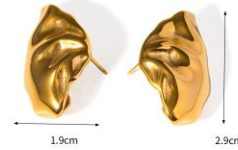

Size:adjustable
Weight:6.34g

Size:adjustable
Weight:6.34g

Size:adjustable
Weight:5.67g

Size:adjustable
Weight:5.76g

Weight:28.8g

Weight:28.8g

Weight:23.69g
Length:42+5.5cm/16.5+2.2in

Size:#7
Weight:8.18g

Weight:27.3g

Weight :20. 6g

Weight:4.68g

Weight:17.9g

Weight:13.36g

Weight:8.9g

Weight:16.6g

Weight:24.34g

Weight:12.52g

Weight:13.36g

Weight:8.9g

Weight:17.23g

Weight:22.46g

Weight:12.52g

Weight:8.2g

Weight:10.7g

Weight:26.2g

Weight:15.2g

Weight:14.27g

Weight:10.55g

Weight:9.03g

Weight:13.55g

Weight:13.55g

Weight:8.0g