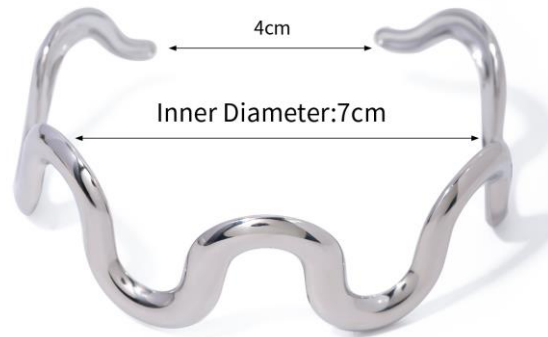

Weight: 3.0g

0.802cm

Size: adjustable
Weight: 1.54g

1.28cm

Size: adjustable
Weight: 2.5g

1.9cm

1.8cm

1.0cm

Weight: 2.4g

2.5cm

2.1cm

Size: #7
Weight: 8.5g

2.32cm

3.0cm

Size: #7
Weight: 6.5g

Inner Diameter: 1.78cm

1.63cm

Weight: 4.81g

1.55cm

Size: #6/7/8 optional
Weight: 5.54g

0.85cm

1.8cm

Weight: 2.8g

2.79cm

Size: #7
Weight: 8.27g

Weight:13.2g

Weight:9.3g

Weight:7.1g

Weight:1.3g
Length:17+5cm/6.7+1.2in

Weight:3.92g
Length:16.5+5.0cm/6.49+1.96in

Weight:12.0g

Weight:1.2g
Length:17+5cm/6.7+1.2in