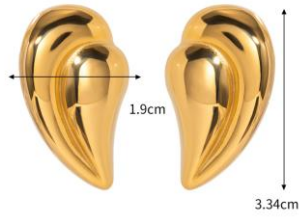

Size:adjustable
Weight:6.34g

Size:adjustable
Weight:6.34g

Size:adjustable
Weight:5.67g

Size:adjustable
Weight:5.76g

Weight:28.8g

Weight:28.8g

Weight:23.69g
Length:42+5.5cm/16.5+2.2in

Size:#7
Weight:8.18g

Weight:12.3g

Weight:6.32g

Weight:11.42g

Weight:18.90g

Weight :20. 6g

Weight:25.66g

Weight:8.4g

Weight:15.08g

Weight:27.3g

Weight :20. 6g

Weight:4.68g

Weight:17.9g

Weight:13.36g

Weight:8.9g

Weight:16.6g

Weight:24.34g

Weight:12.52g

Weight:13.36g

Weight:8.9g

Weight:17.23g

Weight:22.46g

Weight:12.52g

Weight:8.2g

Weight:10.7g