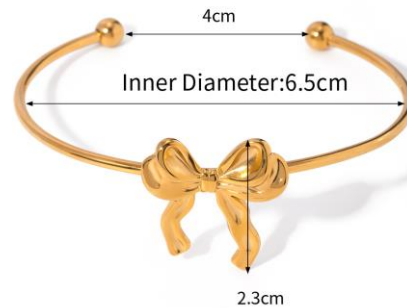

Weight: 3.0g

0.802cm

Size: adjustable
Weight: 1.54g

1.28cm

Size: adjustable
Weight: 2.5g

1.9cm

1.8cm

1.0cm

Weight: 2.4g

2.5cm

2.1cm

Size: #7
Weight: 8.5g

2.32cm

3.0cm

Size: #7
Weight: 6.5g

Inner Diameter: 1.78cm

1.63cm

Weight: 4.81g

1.55cm

Size: #6/7/8 optional
Weight: 5.54g

0.85cm

1.8cm

Weight: 2.8g

2.79cm

Size: #7
Weight: 8.27g

Weight:13.2g

Weight:9.3g

Weight:7.1g

Weight:1.3g
Length:17+5cm/6.7+1.2in

Weight:3.92g
Length:16.5+5.0cm/6.49+1.96in

Weight:12.0g

Weight:1.2g
Length:17+5cm/6.7+1.2in