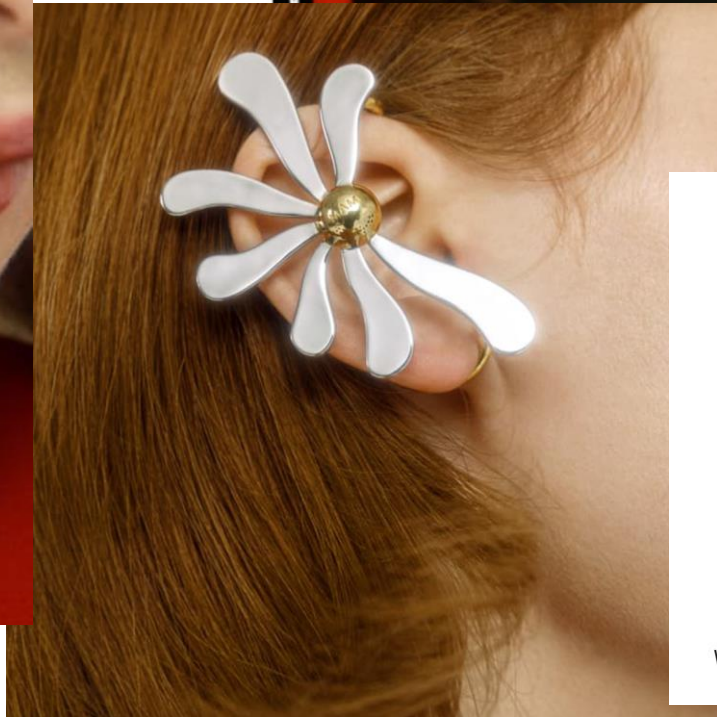

Weight: 22.2g

Weight: 17g

Size: adjustable
Weight: 3.06g

Size: adjustable
Weight: 3.0g

Weight:84.92g

Weight:84.92g

Weight:17.9g

Weight:17.9g

Size:adjustable
Weight:6.34g

Size:adjustable
Weight:6.34g

Size:adjustable
Weight:5.67g

Size:adjustable
Weight:5.76g

Weight:28.8g

Weight:28.8g

Weight:23.69g
Length:42+5.5cm/16.5+2.2in

Size:#7
Weight:8.18g