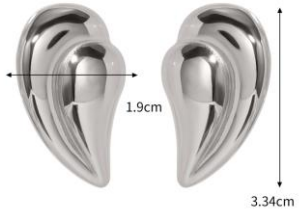

Size:adjustable
Weight:6.34g

Size:adjustable
Weight:6.34g

Size:adjustable
Weight:5.67g

Size:adjustable
Weight:5.76g

Weight:28.8g

Weight:28.8g

Weight:23.69g
Length:42+5.5cm/16.5+2.2in

Size:#7
Weight:8.18g

Weight:12.3g

Weight:6.32g

Weight:11.42g

Weight:18.90g

Weight :20. 6g

Weight:25.66g

Weight:8.4g

Weight:15.08g

Weight:27.3g

Weight :20. 6g

Weight:4.68g

Weight:17.9g

Weight:13.36g

Weight:8.9g

Weight:16.6g

Weight:24.34g

Weight:12.52g

Weight:13.36g

Weight:8.9g

Weight:17.23g

Weight:22.46g

Weight:12.52g

Weight:8.2g

Weight:10.7g