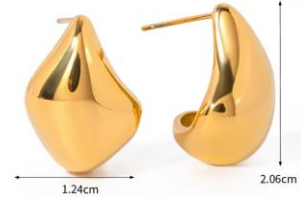

Weight:12.3g

Weight:6.32g

Weight:11.42g

Weight:18.90g

Weight :20. 6g

Weight:25.66g

Weight:8.4g

Weight:15.08g

Weight:27.3g

Weight :20. 6g

Weight:4.68g

Weight:17.9g

Weight:13.36g

Weight:8.9g

Weight:16.6g

Weight:24.34g

Weight:12.52g

Weight:13.36g

Weight:8.9g

Weight:17.23g

Weight:22.46g

Weight:12.52g

Weight:8.2g

Weight:10.7g

Weight: 2.4g

2.5cm

2.1cm

Size: #7
Weight: 8.5g

2.32cm

3.0cm

Size: #7
Weight: 6.5g

Inner Diameter: 1.78cm