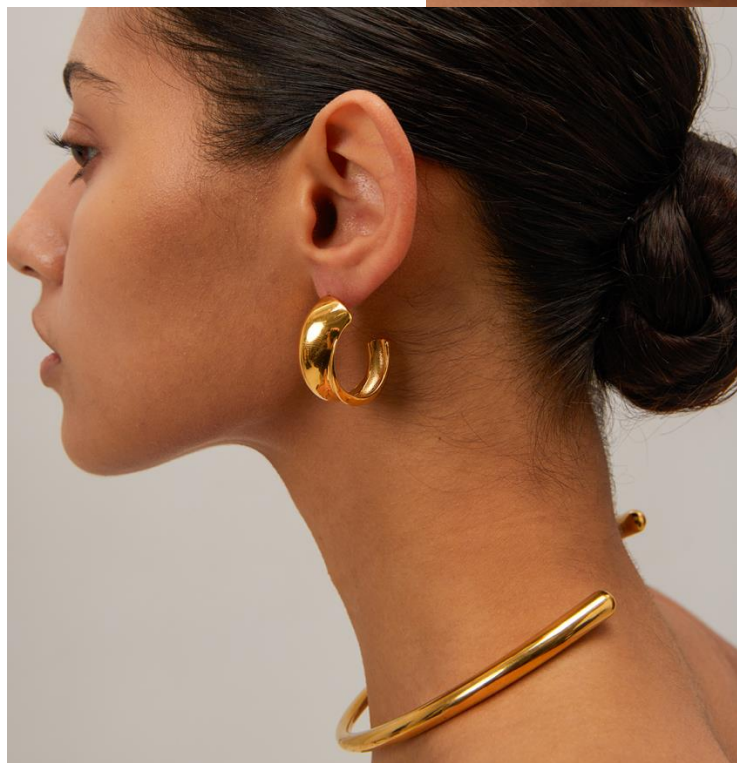

STAINLESS STEEL APRIL COLLECTION

THE
WATERPROOF

JEWELRY

SHOP NEW

By JR Fashion Accessories

Size:#7
Weight:2.3g

0.9cm

Size:#7
Weight:2.3g

0.9cm

Size:#7
Weight:2.3g

0.9cm

Size:#7
Weight:2.3g

0.9cm

Size:#7
Weight:2.3g

0.9cm

Weight: 12.76g

Weight: 22.2g

Weight: 17g

Size: adjustable
Weight: 3.06g

Size: adjustable
Weight: 3.0g

Weight:84.92g

Weight:84.92g

Weight:17.9g

Weight:17.9g

Size:adjustable
Weight:6.34g

Size:adjustable
Weight:6.34g

Size:adjustable
Weight:5.67g

Size:adjustable
Weight:5.76g

Weight:28.8g

Weight:28.8g

Weight:23.69g
Length:42+5.5cm/16.5+2.2in

Size:#7
Weight:8.18g