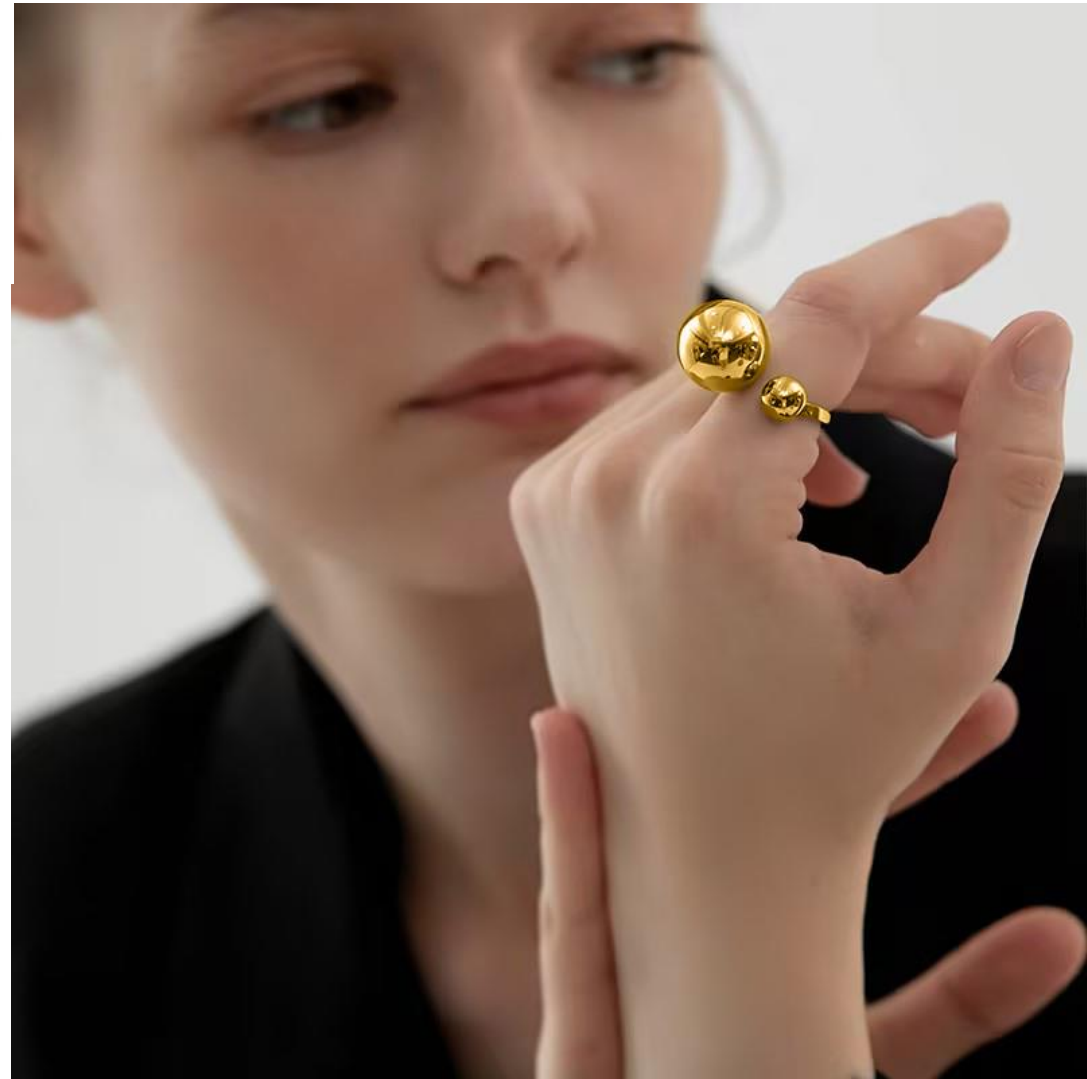

Weight: 22.2g

Weight: 17g

Size: adjustable
Weight: 3.06g

Size: adjustable
Weight: 3.0g

Weight:84.92g

Weight:84.92g

Weight:17.9g

Weight:17.9g

Size:adjustable
Weight:6.34g

Size:adjustable
Weight:6.34g

Size:adjustable
Weight:5.67g

Size:adjustable
Weight:5.76g

Weight:28.8g

Weight:28.8g

Weight:23.69g
Length:42+5.5cm/16.5+2.2in

Size:#7
Weight:8.18g