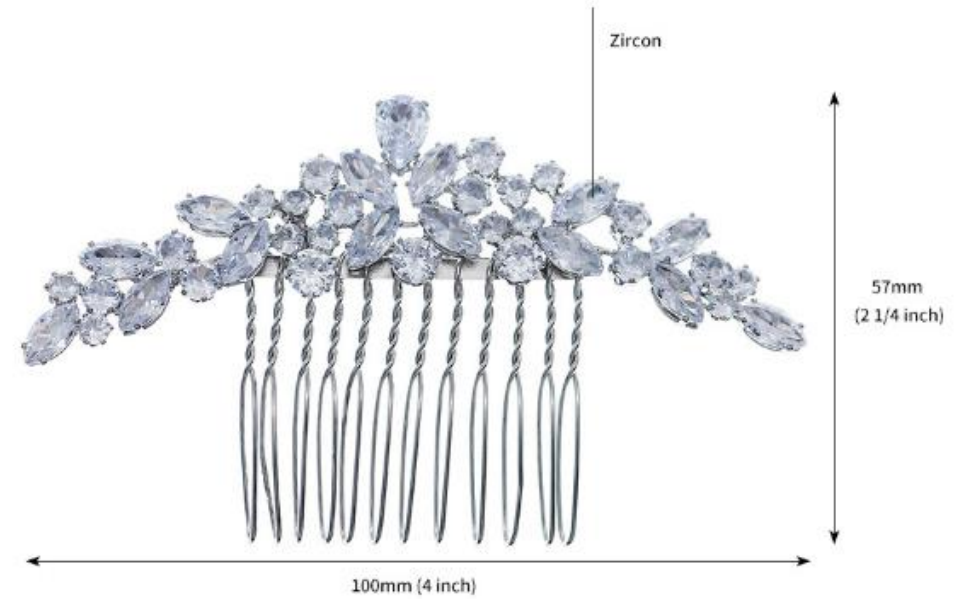

Net Weight: 29g (1.023 oz/0.064 lb)

Diameter: 13cm (5.1 inch)

Height: 1.8cm (0.7 inch)

Zircon

DESIGN 03 : US\$ 4.00 / pc

DESIGN 04 : US\$ 4.20 / pc

DESIGN 05 : US\$ 3.30 / pc

Net Weight: 19g (0.042 lb)

Width: 5.5cm (2 1/6 inch)

Height: 8.5cm (3 1/3 inch)

DESIGN 06 : US\$ 3.30 / pc

Net Weight: 18g (0.039 lb)

Width: 5.7cm (2 1/4 inch)

Height: 10cm (4 inch)

DESIGN 07 : US\$ 3.30 / pc

Net Weight: 23g (0.051 lb)

Width: 5.5cm (2 1/6 inch)

Height: 11.7cm (4 3/5 inch)

DESIGN 08 : US\$ 8.30 / pc

Product Weight: 67g

DESIGN 09 : US\$ 4.80 / pc

DESIGN 10 : US\$ 6.40 / pc

DESIGN 11 / 12 / 13 : US\$ 8.70 / pc

Product Weight: 72g