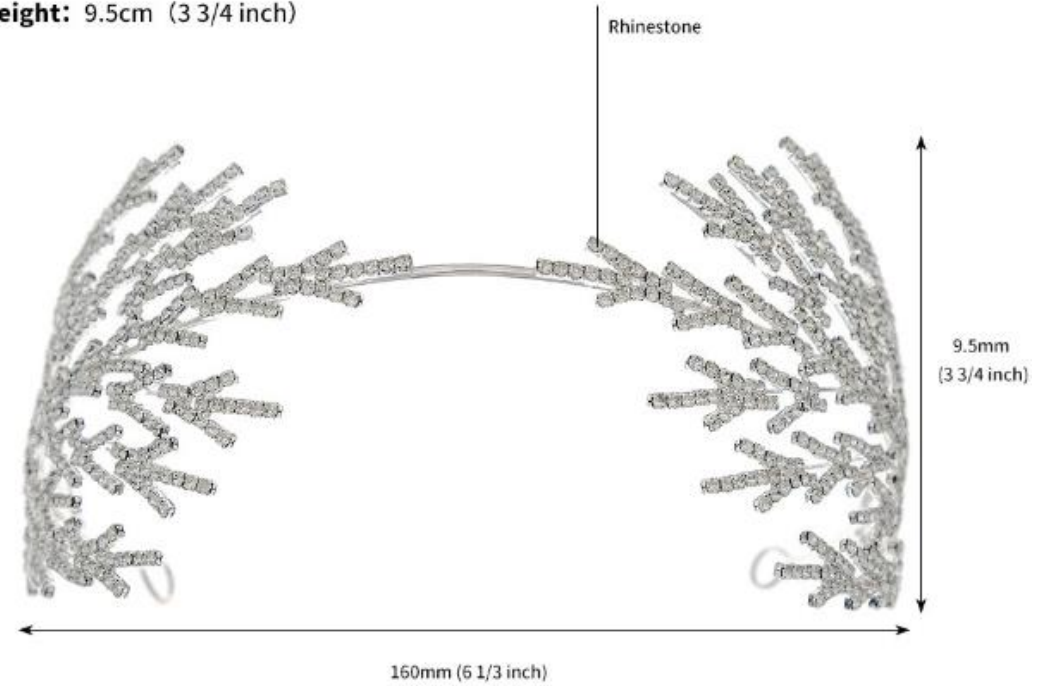

Width: 5.5cm (2 1/6 inch)

Height: 8.5cm (3 1/3 inch)

DESIGN 06 : US\$ 3.30 / pc

Net Weight: 18g (0.039 lb)

Width: 5.7cm (2 1/4 inch)

Height: 10cm (4 inch)

DESIGN 07 : US\$ 3.30 / pc

Net Weight: 23g (0.051 lb)

Width: 5.5cm (2 1/6 inch)

Height: 11.7cm (4 3/5 inch)

DESIGN 08 : US\$ 8.30 / pc

Product Weight: 67g

DESIGN 09 : US\$ 4.80 / pc

DESIGN 10 : US\$ 6.40 / pc

DESIGN 11 / 12 / 13 : US\$ 8.70 / pc

Product Weight: 72g

DESIGN 14 : US\$ 4.30 / pc

DESIGN 15 : US\$ 5.00 / pc , In Crystal

DESIGN 16 : US\$ 5.00 / pc , In Crystal

DESIGN 17 : US\$ 3.00 / pc

DESIGN 18 : US\$ 3.00 / pc

DESIGN 19 : US\$ 5.00 / pc

DESIGN 20 / 21 / 22 : US\$ 7.80 / pc

DESIGN 23 : US\$ 8.90 / pc , In Crystal

Net Weight: 103g (0.227 lb)
Diameter: 16cm (6 1/3 inch)
Height: 9.5cm (3 3/4 inch)

DESIGN 24 : US\$ 6.00 / pc , In Crystal

DESIGN 25 : US\$ 6.00 / pc , In Crystal

Net Weight: 97g
Diameter: 14cm
Height: 7cm