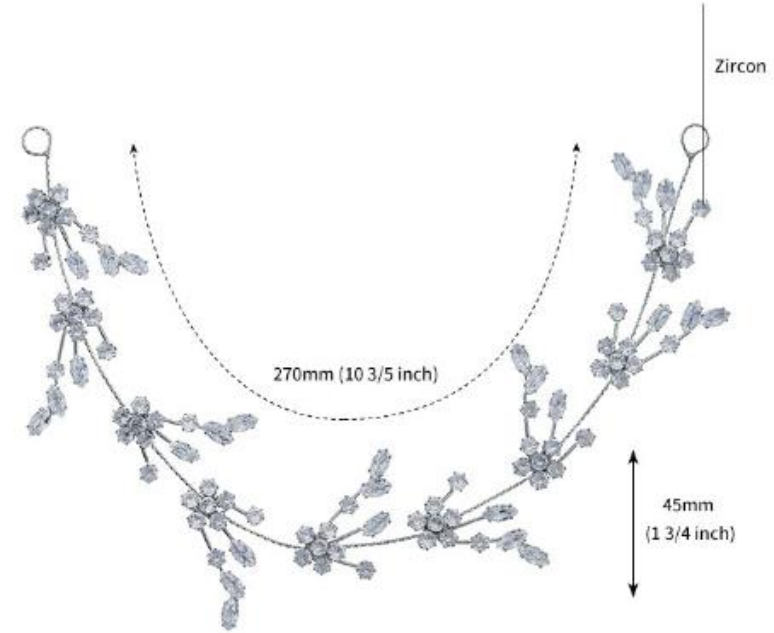

JR Fashion Accessories

Bridal Collection

Only beautiful romantic wedding album

DESIGN 01 : US\$ 4.80 / pc

Net Weight: 25g (0.055 lb)

Length: 27cm (10 3/5 inch)

Height: 4.5cm (1 3/4 inch)

DESIGN 02 : US\$ 6.00 / pc , one row

Net Weight: 29g (1.023 oz/0.064 lb)

Diameter: 13cm (5.1 inch)

Height: 1.8cm (0.7 inch)

Zircon

DESIGN 03 : US\$ 4.00 / pc

DESIGN 04 : US\$ 4.20 / pc

DESIGN 05 : US\$ 3.30 / pc

Net Weight: 19g (0.042 lb)

Width: 5.5cm (2 1/6 inch)

Height: 8.5cm (3 1/3 inch)

DESIGN 06 : US\$ 3.30 / pc

Net Weight: 18g (0.039 lb)

Width: 5.7cm (2 1/4 inch)

Height: 10cm (4 inch)

DESIGN 07 : US\$ 3.30 / pc

Net Weight: 23g (0.051 lb)

Width: 5.5cm (2 1/6 inch)

Height: 11.7cm (4 3/5 inch)

DESIGN 08 : US\$ 8.30 / pc

Product Weight: 67g

DESIGN 09 : US\$ 4.80 / pc

DESIGN 10 : US\$ 6.40 / pc

DESIGN 11 / 12 / 13 : US\$ 8.70 / pc

Product Weight: 72g