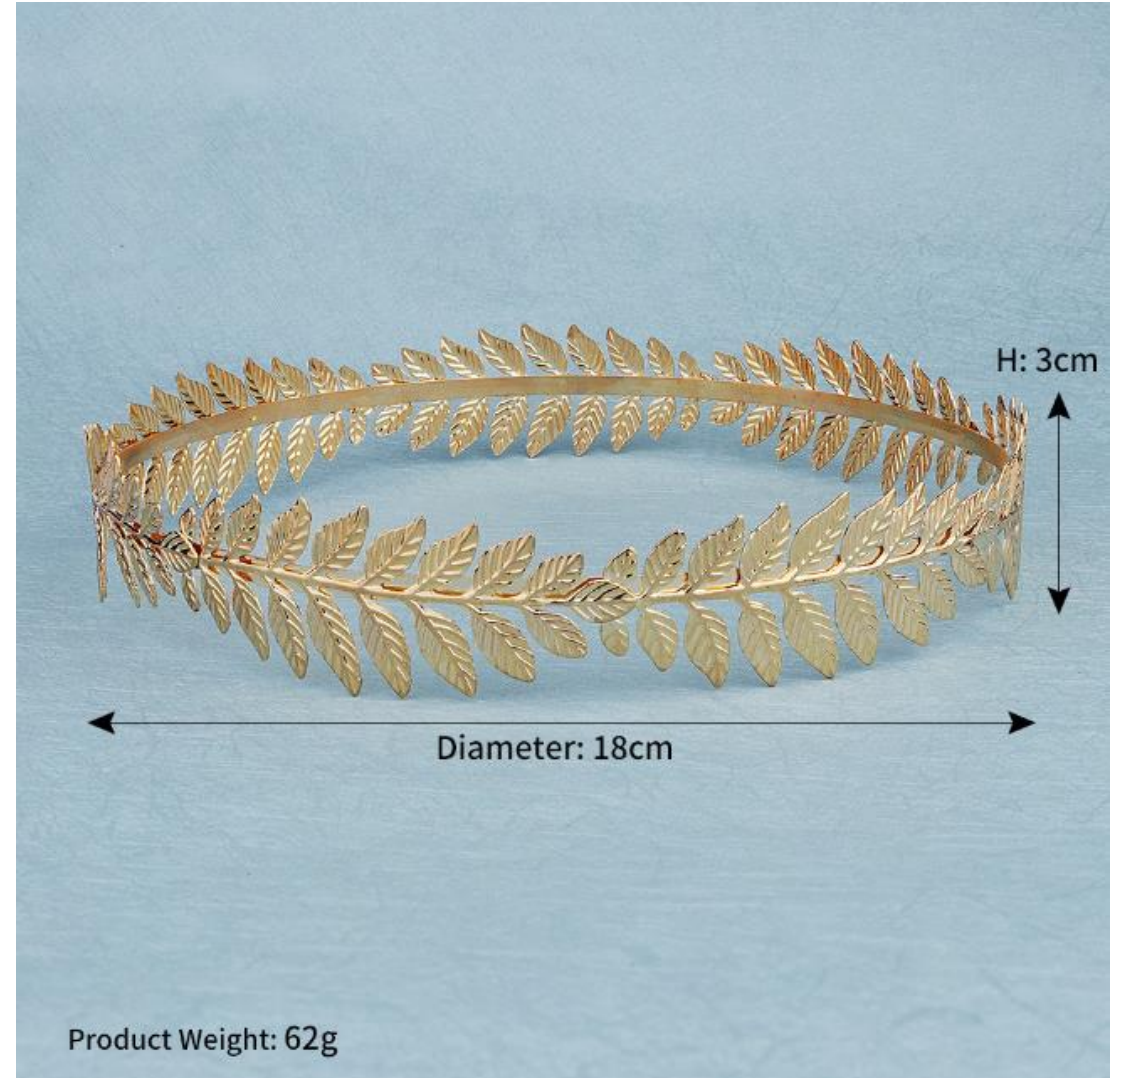

Width: 5.5cm (2 1/6 inch)

Height: 8.5cm (3 1/3 inch)

DESIGN 06 : US\$ 3.30 / pc

Net Weight: 18g (0.039 lb)

Width: 5.7cm (2 1/4 inch)

Height: 10cm (4 inch)

DESIGN 07 : US\$ 3.30 / pc

Net Weight: 23g (0.051 lb)

Width: 5.5cm (2 1/6 inch)

Height: 11.7cm (4 3/5 inch)

DESIGN 08 : US\$ 8.30 / pc

Product Weight: 67g

DESIGN 09 : US\$ 4.80 / pc

DESIGN 10 : US\$ 6.40 / pc

DESIGN 11 / 12 / 13 : US\$ 8.70 / pc

Product Weight: 72g

DESIGN 14 : US\$ 4.30 / pc

DESIGN 15 : US\$ 5.00 / pc , In Crystal

DESIGN 16 : US\$ 5.00 / pc , In Crystal

DESIGN 17 : US\$ 3.00 / pc

DESIGN 18 : US\$ 3.00 / pc

DESIGN 19 : US\$ 5.00 / pc

DESIGN 20 / 21 / 22 : US\$ 7.80 / pc

DESIGN 23 : US\$ 8.90 / pc , In Crystal

Net Weight: 103g (0.227 lb)
Diameter: 16cm (6 1/3 inch)
Height: 9.5cm (3 3/4 inch)

DESIGN 24 : US\$ 6.00 / pc , In Crystal

DESIGN 25 : US\$ 6.00 / pc , In Crystal

Net Weight: 97g
Diameter: 14cm
Height: 7cm