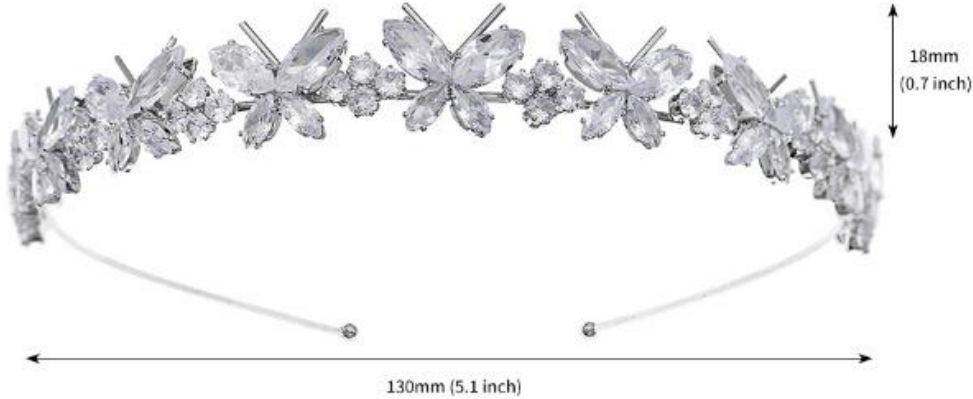

JR Fashion Accessories

Bridal Collection

Only beautiful romantic wedding album

DESIGN 01 : US\$ 4.80 / pc

Net Weight: 25g (0.055 lb)

Length: 27cm (10 3/5 inch)

Height: 4.5cm (1 3/4 inch)

DESIGN 02 : US\$ 6.00 / pc , one row

Net Weight: 29g (1.023 oz/0.064 lb)

Diameter: 13cm (5.1 inch)

Height: 1.8cm (0.7 inch)

Zircon

DESIGN 03 : US\$ 4.00 / pc

DESIGN 04 : US\$ 4.20 / pc

DESIGN 05 : US\$ 3.30 / pc

Net Weight: 19g (0.042 lb)

Width: 5.5cm (2 1/6 inch)

Height: 8.5cm (3 1/3 inch)

DESIGN 06 : US\$ 3.30 / pc

Net Weight: 18g (0.039 lb)

Width: 5.7cm (2 1/4 inch)

Height: 10cm (4 inch)

DESIGN 07 : US\$ 3.30 / pc

Net Weight: 23g (0.051 lb)

Width: 5.5cm (2 1/6 inch)

Height: 11.7cm (4 3/5 inch)

DESIGN 08 : US\$ 8.30 / pc

Product Weight: 67g

DESIGN 09 : US\$ 4.80 / pc

DESIGN 10 : US\$ 6.40 / pc

DESIGN 11 / 12 / 13 : US\$ 8.70 / pc

Product Weight: 72g