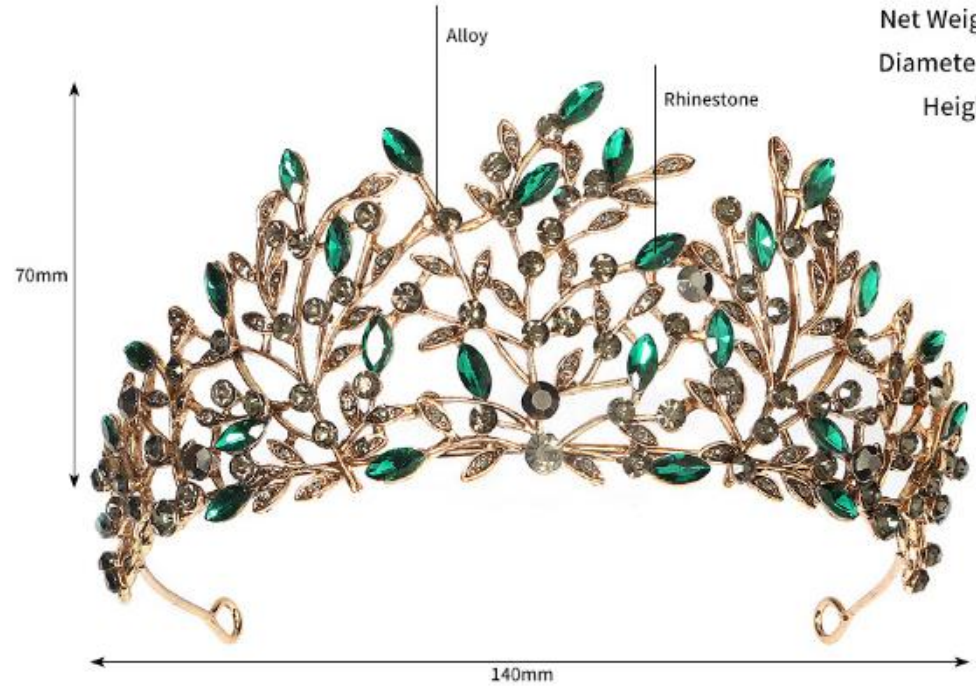

Width: 5.5cm (2 1/6 inch)

Height: 8.5cm (3 1/3 inch)

DESIGN 06 : US\$ 3.30 / pc

Net Weight: 18g (0.039 lb)

Width: 5.7cm (2 1/4 inch)

Height: 10cm (4 inch)

DESIGN 07 : US\$ 3.30 / pc

Net Weight: 23g (0.051 lb)

Width: 5.5cm (2 1/6 inch)

Height: 11.7cm (4 3/5 inch)

DESIGN 08 : US\$ 8.30 / pc

Product Weight: 67g

DESIGN 09 : US\$ 4.80 / pc

DESIGN 10 : US\$ 6.40 / pc

DESIGN 11 / 12 / 13 : US\$ 8.70 / pc

Product Weight: 72g

DESIGN 23 : US\$ 8.90 / pc , In Crystal

Net Weight: 103g (0.227 lb)
Diameter: 16cm (6 1/3 inch)
Height: 9.5cm (3 3/4 inch)

DESIGN 24 : US\$ 6.00 / pc , In Crystal

DESIGN 25 : US\$ 6.00 / pc , In Crystal

Net Weight: 97g
Diameter: 14cm
Height: 7cm