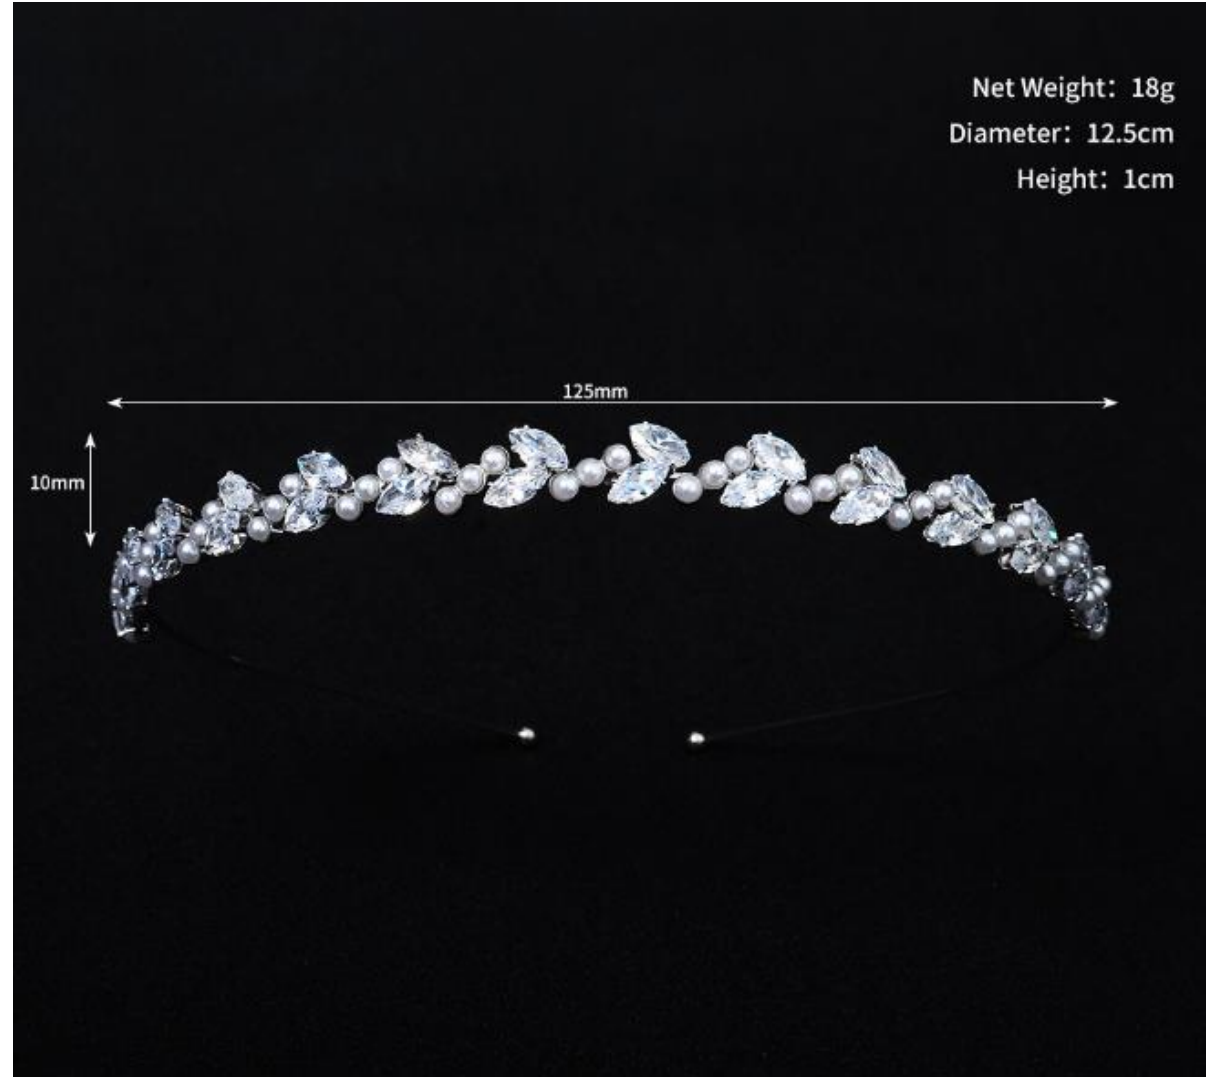

Net Weight: 29g (1.023 oz/0.064 lb)

Diameter: 13cm (5.1 inch)

Height: 1.8cm (0.7 inch)

Zircon

DESIGN 03 : US\$ 4.00 / pc

DESIGN 04 : US\$ 4.20 / pc

DESIGN 05 : US\$ 3.30 / pc

Net Weight: 19g (0.042 lb)

Width: 5.5cm (2 1/6 inch)

Height: 8.5cm (3 1/3 inch)

DESIGN 06 : US\$ 3.30 / pc

Net Weight: 18g (0.039 lb)

Width: 5.7cm (2 1/4 inch)

Height: 10cm (4 inch)

DESIGN 07 : US\$ 3.30 / pc

Net Weight: 23g (0.051 lb)

Width: 5.5cm (2 1/6 inch)

Height: 11.7cm (4 3/5 inch)

DESIGN 08 : US\$ 8.30 / pc

Product Weight: 67g

DESIGN 09 : US\$ 4.80 / pc

DESIGN 10 : US\$ 6.40 / pc

DESIGN 11 / 12 / 13 : US\$ 8.70 / pc

Product Weight: 72g

DESIGN 23 : US\$ 8.90 / pc , In Crystal

Net Weight: 103g (0.227 lb)
Diameter: 16cm (6 1/3 inch)
Height: 9.5cm (3 3/4 inch)

DESIGN 24 : US\$ 6.00 / pc , In Crystal

DESIGN 25 : US\$ 6.00 / pc , In Crystal

Net Weight: 97g
Diameter: 14cm
Height: 7cm