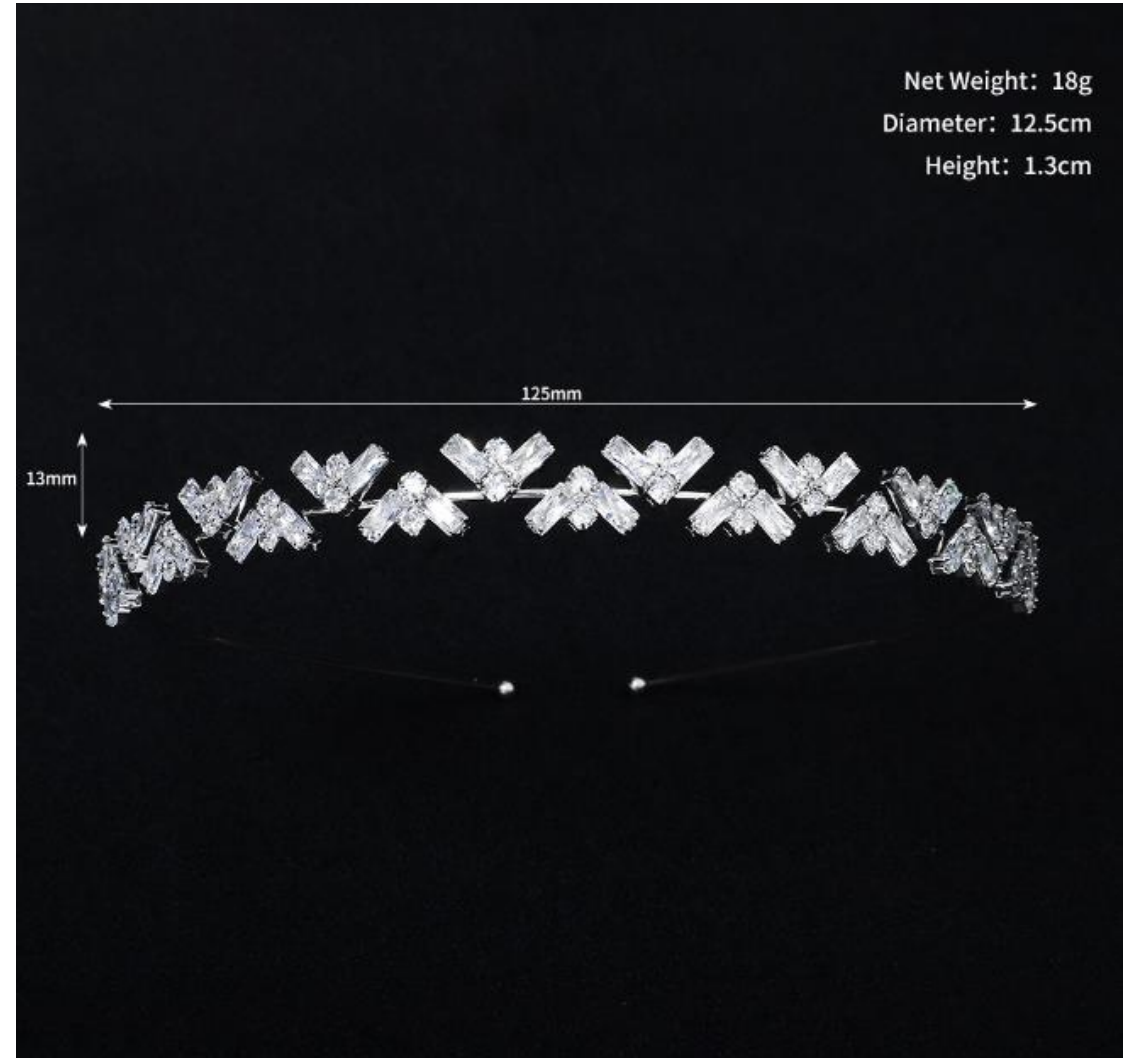

DESIGN 14 : US$ 4.30 / pc