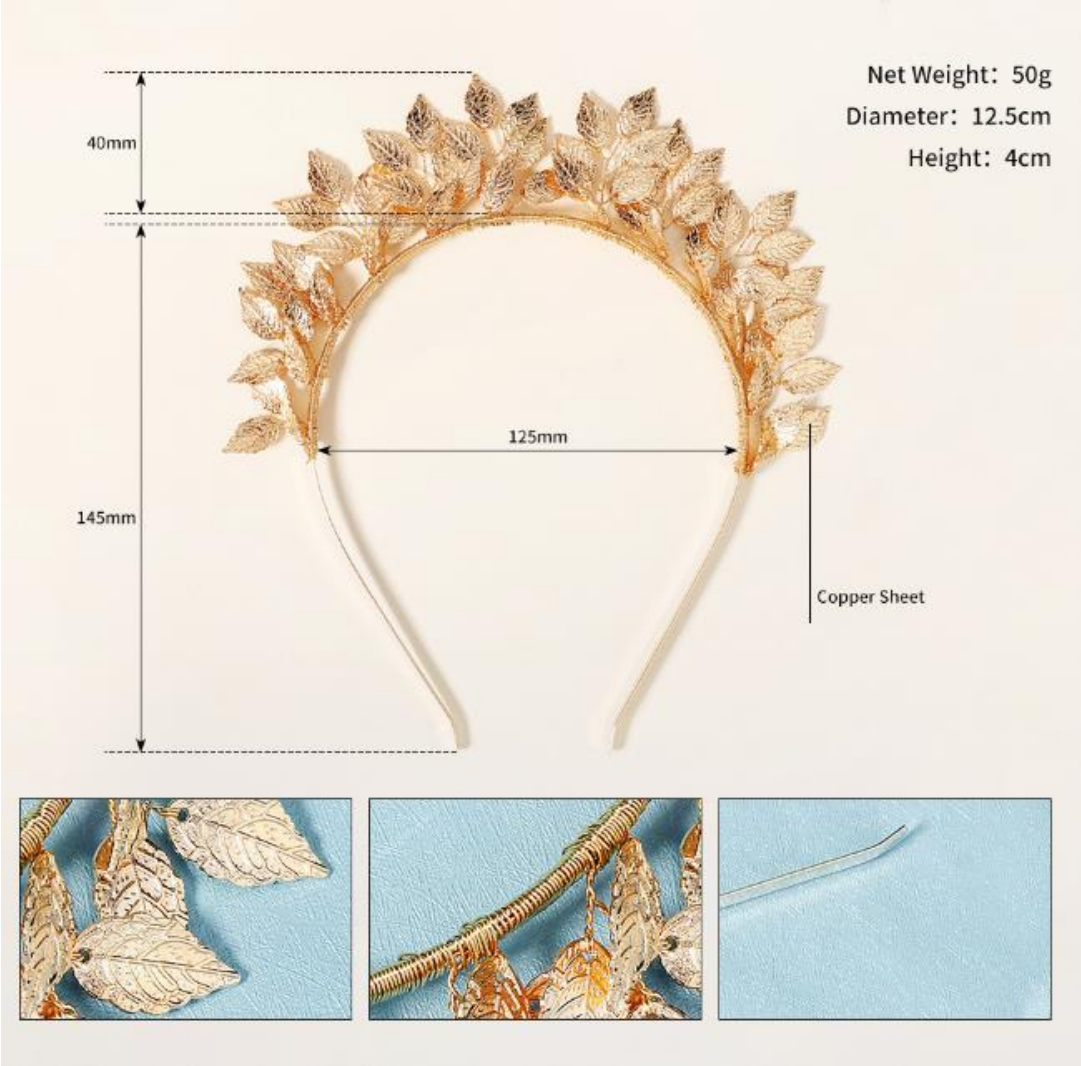

DESIGN 19 : US$ 5.00 / pc