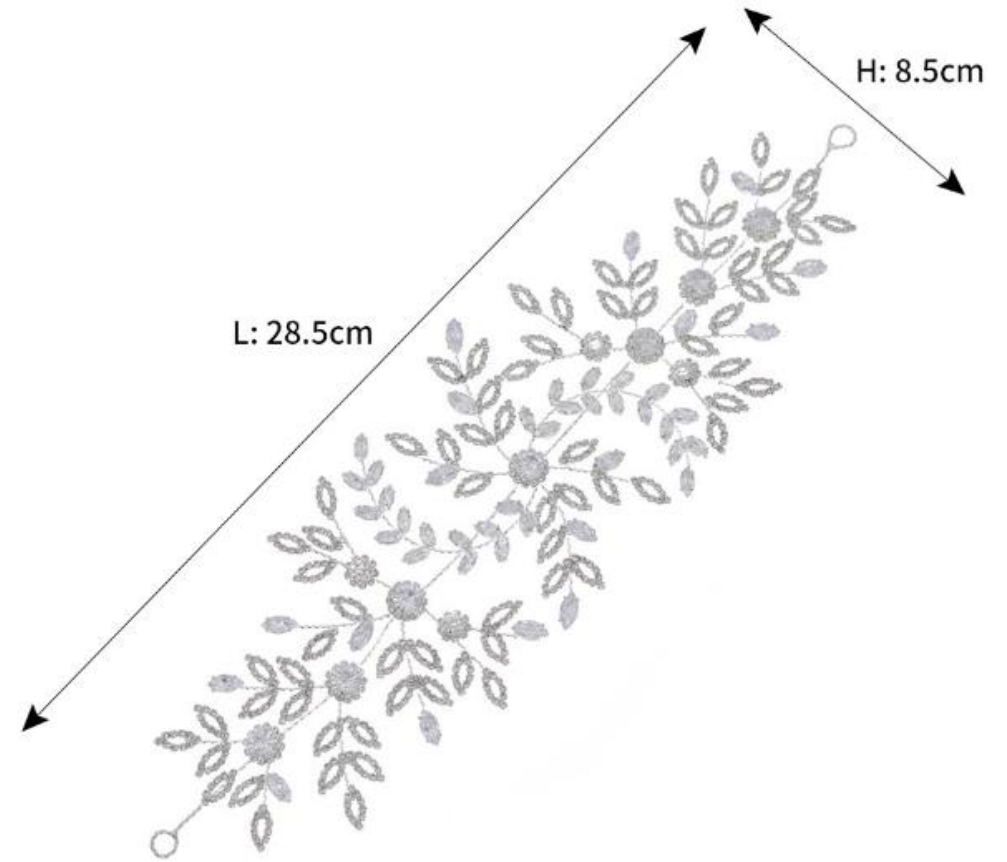

Net Weight: 29g (1.023 oz/0.064 lb)

Diameter: 13cm (5.1 inch)

Height: 1.8cm (0.7 inch)

Zircon

DESIGN 03 : US\$ 4.00 / pc

DESIGN 04 : US\$ 4.20 / pc

DESIGN 05 : US\$ 3.30 / pc

Net Weight: 19g (0.042 lb)

Width: 5.5cm (2 1/6 inch)

Height: 8.5cm (3 1/3 inch)

DESIGN 06 : US\$ 3.30 / pc

Net Weight: 18g (0.039 lb)

Width: 5.7cm (2 1/4 inch)

Height: 10cm (4 inch)

DESIGN 07 : US\$ 3.30 / pc

Net Weight: 23g (0.051 lb)

Width: 5.5cm (2 1/6 inch)

Height: 11.7cm (4 3/5 inch)

DESIGN 08 : US\$ 8.30 / pc

Product Weight: 67g

DESIGN 09 : US\$ 4.80 / pc

DESIGN 10 : US\$ 6.40 / pc

DESIGN 11 / 12 / 13 : US\$ 8.70 / pc

Product Weight: 72g

DESIGN 23 : US\$ 8.90 / pc , In Crystal

Net Weight: 103g (0.227 lb)
Diameter: 16cm (6 1/3 inch)
Height: 9.5cm (3 3/4 inch)

DESIGN 24 : US\$ 6.00 / pc , In Crystal

DESIGN 25 : US\$ 6.00 / pc , In Crystal

Net Weight: 97g
Diameter: 14cm
Height: 7cm