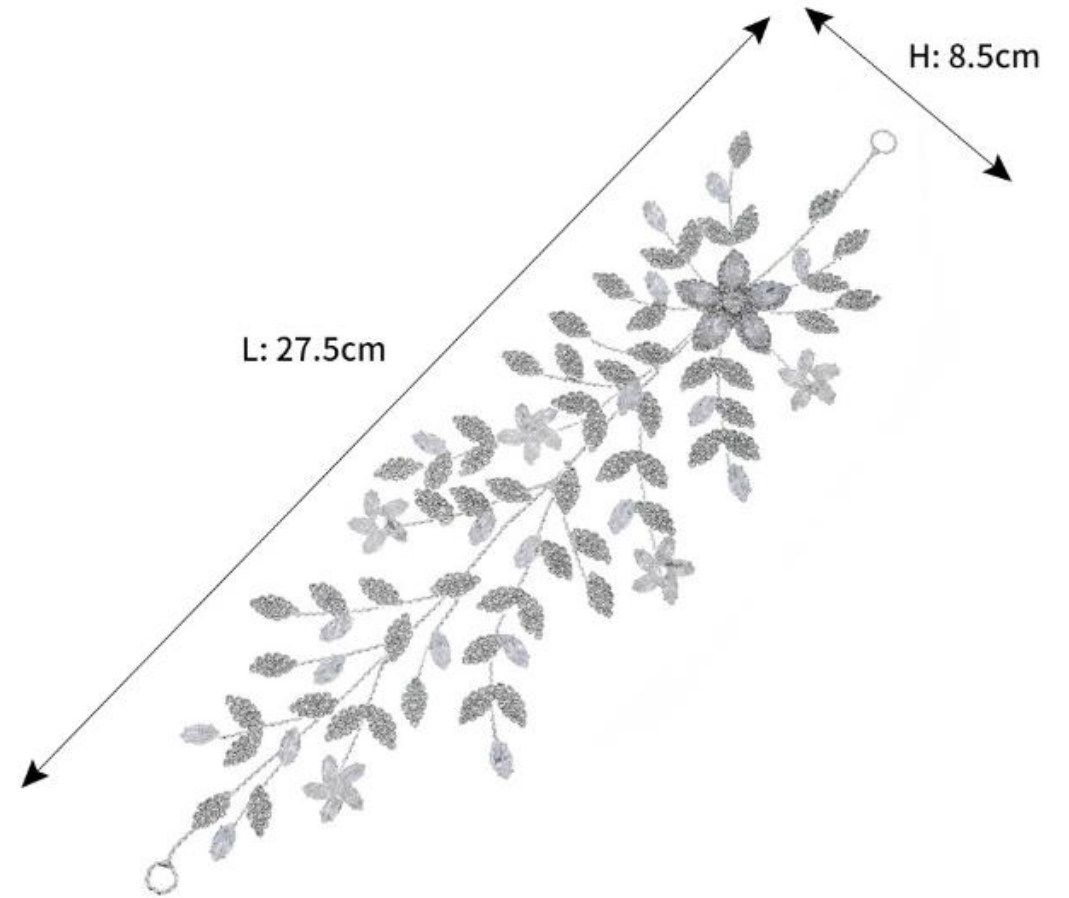

Net Weight: 29g (1.023 oz/0.064 lb)

Diameter: 13cm (5.1 inch)

Height: 1.8cm (0.7 inch)

Zircon

DESIGN 03 : US\$ 4.00 / pc

DESIGN 04 : US\$ 4.20 / pc

DESIGN 05 : US\$ 3.30 / pc

Net Weight: 19g (0.042 lb)

Width: 5.5cm (2 1/6 inch)

Height: 8.5cm (3 1/3 inch)

DESIGN 06 : US\$ 3.30 / pc

Net Weight: 18g (0.039 lb)

Width: 5.7cm (2 1/4 inch)

Height: 10cm (4 inch)

DESIGN 07 : US\$ 3.30 / pc

Net Weight: 23g (0.051 lb)

Width: 5.5cm (2 1/6 inch)

Height: 11.7cm (4 3/5 inch)

DESIGN 08 : US\$ 8.30 / pc

Product Weight: 67g

DESIGN 09 : US\$ 4.80 / pc

DESIGN 10 : US\$ 6.40 / pc

DESIGN 11 / 12 / 13 : US\$ 8.70 / pc

Product Weight: 72g

DESIGN 23 : US\$ 8.90 / pc , In Crystal

Net Weight: 103g (0.227 lb)
Diameter: 16cm (6 1/3 inch)
Height: 9.5cm (3 3/4 inch)

DESIGN 24 : US\$ 6.00 / pc , In Crystal

DESIGN 25 : US\$ 6.00 / pc , In Crystal

Net Weight: 97g
Diameter: 14cm
Height: 7cm