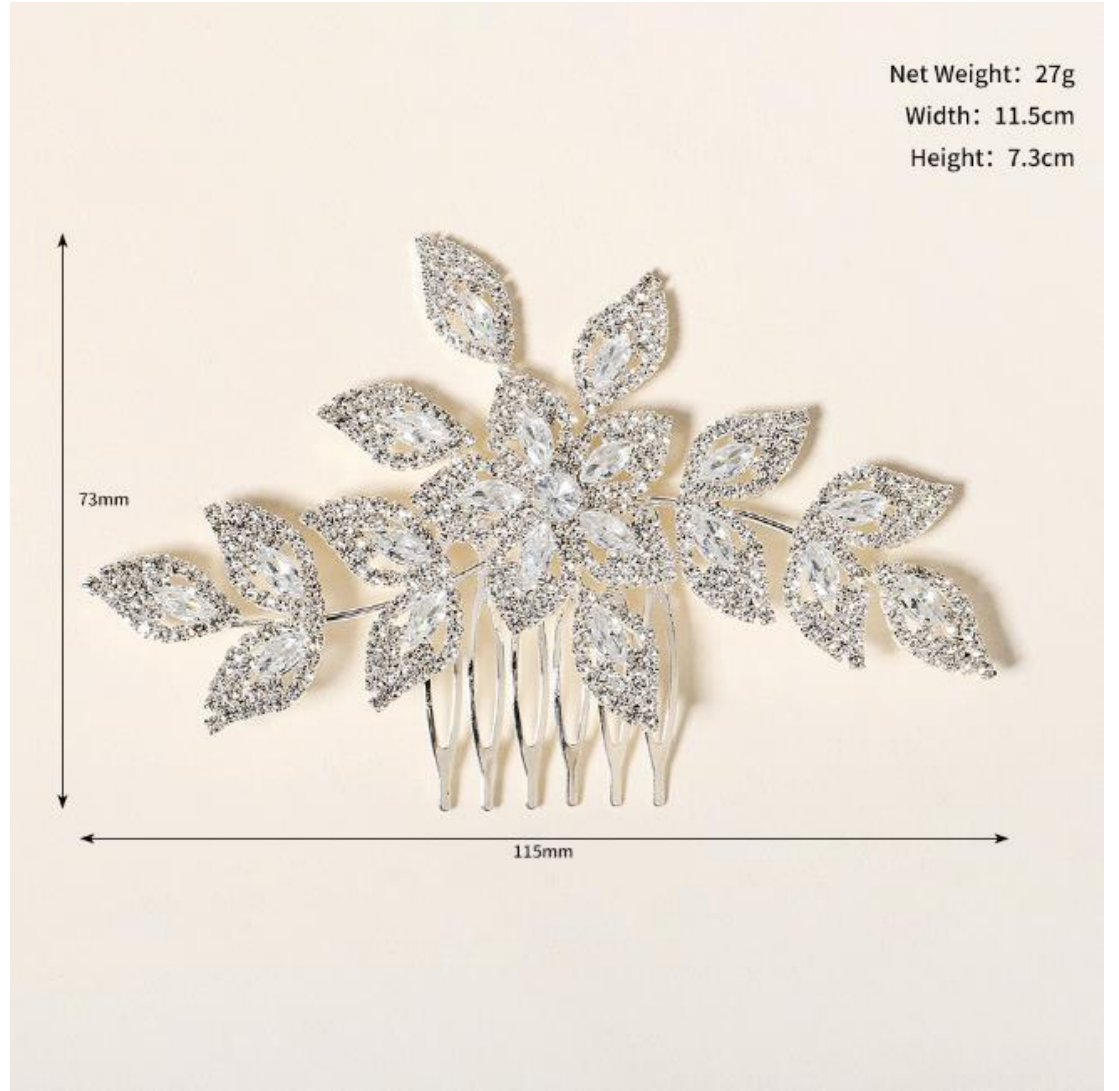

Net Weight: 29g (1.023 oz/0.064 lb)

Diameter: 13cm (5.1 inch)

Height: 1.8cm (0.7 inch)

Zircon

DESIGN 03 : US\$ 4.00 / pc

DESIGN 04 : US\$ 4.20 / pc

DESIGN 05 : US\$ 3.30 / pc

Net Weight: 19g (0.042 lb)

Width: 5.5cm (2 1/6 inch)

Height: 8.5cm (3 1/3 inch)

DESIGN 06 : US\$ 3.30 / pc

Net Weight: 18g (0.039 lb)

Width: 5.7cm (2 1/4 inch)

Height: 10cm (4 inch)

DESIGN 07 : US\$ 3.30 / pc

Net Weight: 23g (0.051 lb)

Width: 5.5cm (2 1/6 inch)

Height: 11.7cm (4 3/5 inch)

DESIGN 08 : US\$ 8.30 / pc

Product Weight: 67g

DESIGN 09 : US\$ 4.80 / pc

DESIGN 10 : US\$ 6.40 / pc

DESIGN 11 / 12 / 13 : US\$ 8.70 / pc

Product Weight: 72g

DESIGN 23 : US\$ 8.90 / pc , In Crystal

Net Weight: 103g (0.227 lb)
Diameter: 16cm (6 1/3 inch)
Height: 9.5cm (3 3/4 inch)

DESIGN 24 : US\$ 6.00 / pc , In Crystal

DESIGN 25 : US\$ 6.00 / pc , In Crystal

Net Weight: 97g
Diameter: 14cm
Height: 7cm