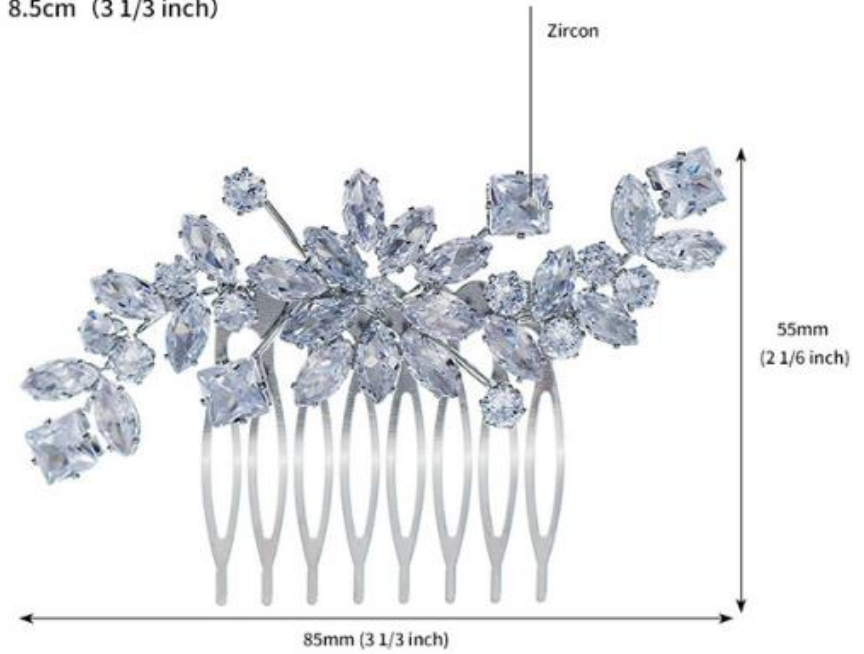

Net Weight: 29g (1.023 oz/0.064 lb)

Diameter: 13cm (5.1 inch)

Height: 1.8cm (0.7 inch)

Zircon

DESIGN 03 : US\$ 4.00 / pc

DESIGN 04 : US\$ 4.20 / pc

DESIGN 05 : US\$ 3.30 / pc

Net Weight: 19g (0.042 lb)

Width: 5.5cm (2 1/6 inch)

Height: 8.5cm (3 1/3 inch)

DESIGN 06 : US\$ 3.30 / pc

Net Weight: 18g (0.039 lb)

Width: 5.7cm (2 1/4 inch)

Height: 10cm (4 inch)

DESIGN 07 : US\$ 3.30 / pc

Net Weight: 23g (0.051 lb)

Width: 5.5cm (2 1/6 inch)

Height: 11.7cm (4 3/5 inch)

DESIGN 08 : US\$ 8.30 / pc

Product Weight: 67g

DESIGN 09 : US\$ 4.80 / pc

DESIGN 10 : US\$ 6.40 / pc

DESIGN 11 / 12 / 13 : US\$ 8.70 / pc

Product Weight: 72g

DESIGN 23 : US\$ 8.90 / pc , In Crystal

Net Weight: 103g (0.227 lb)
Diameter: 16cm (6 1/3 inch)
Height: 9.5cm (3 3/4 inch)

DESIGN 24 : US\$ 6.00 / pc , In Crystal

DESIGN 25 : US\$ 6.00 / pc , In Crystal

Net Weight: 97g
Diameter: 14cm
Height: 7cm